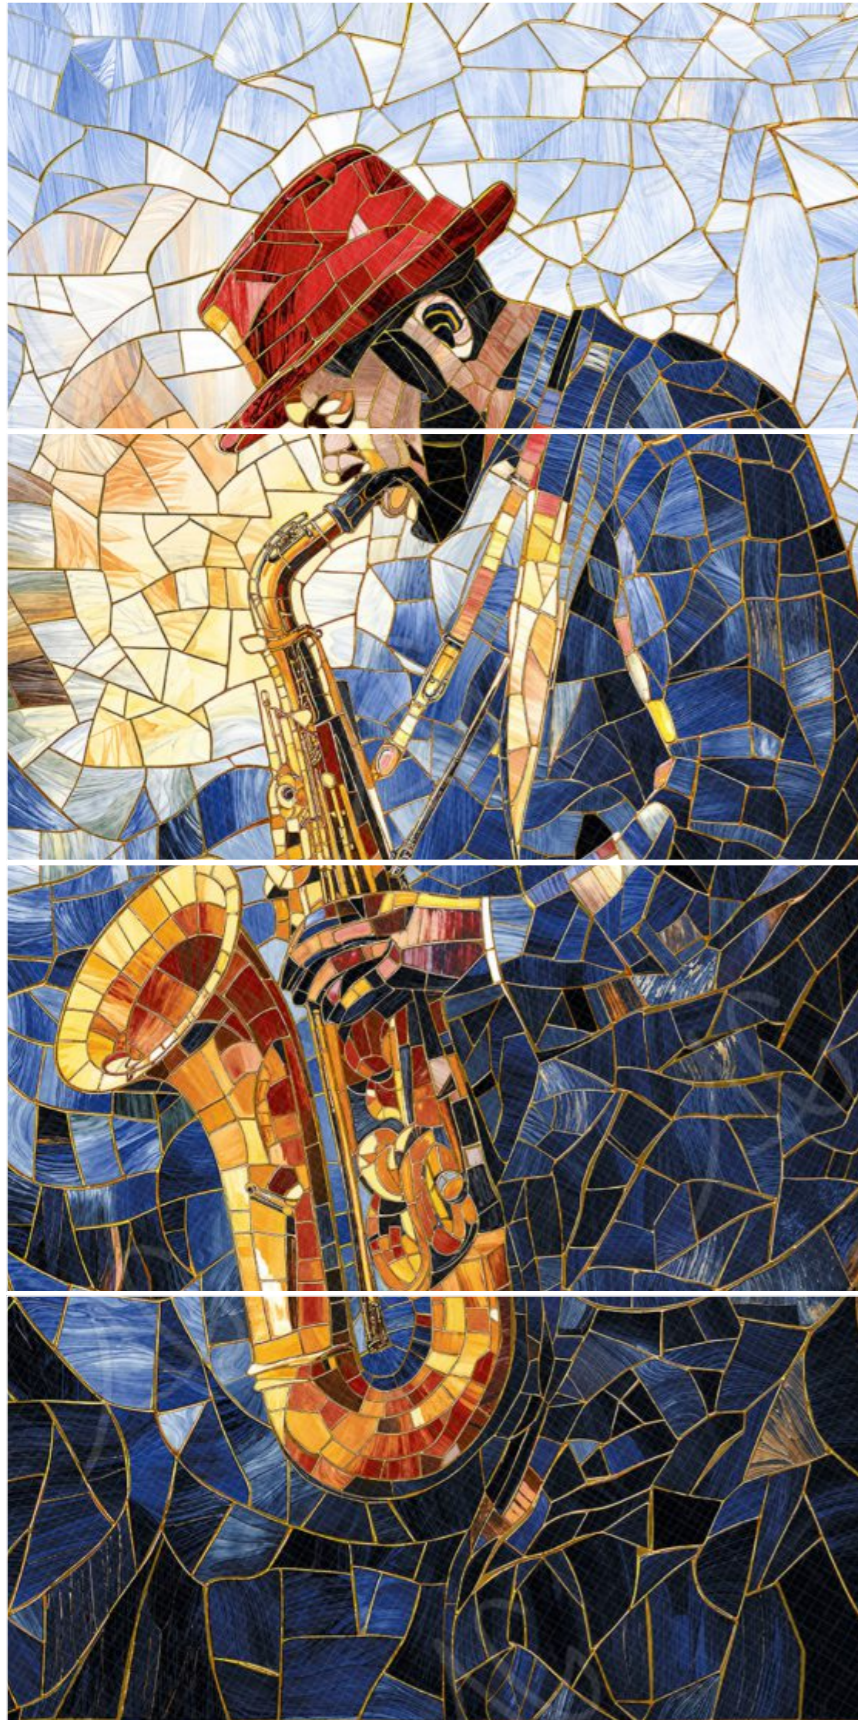

Trumpet Man