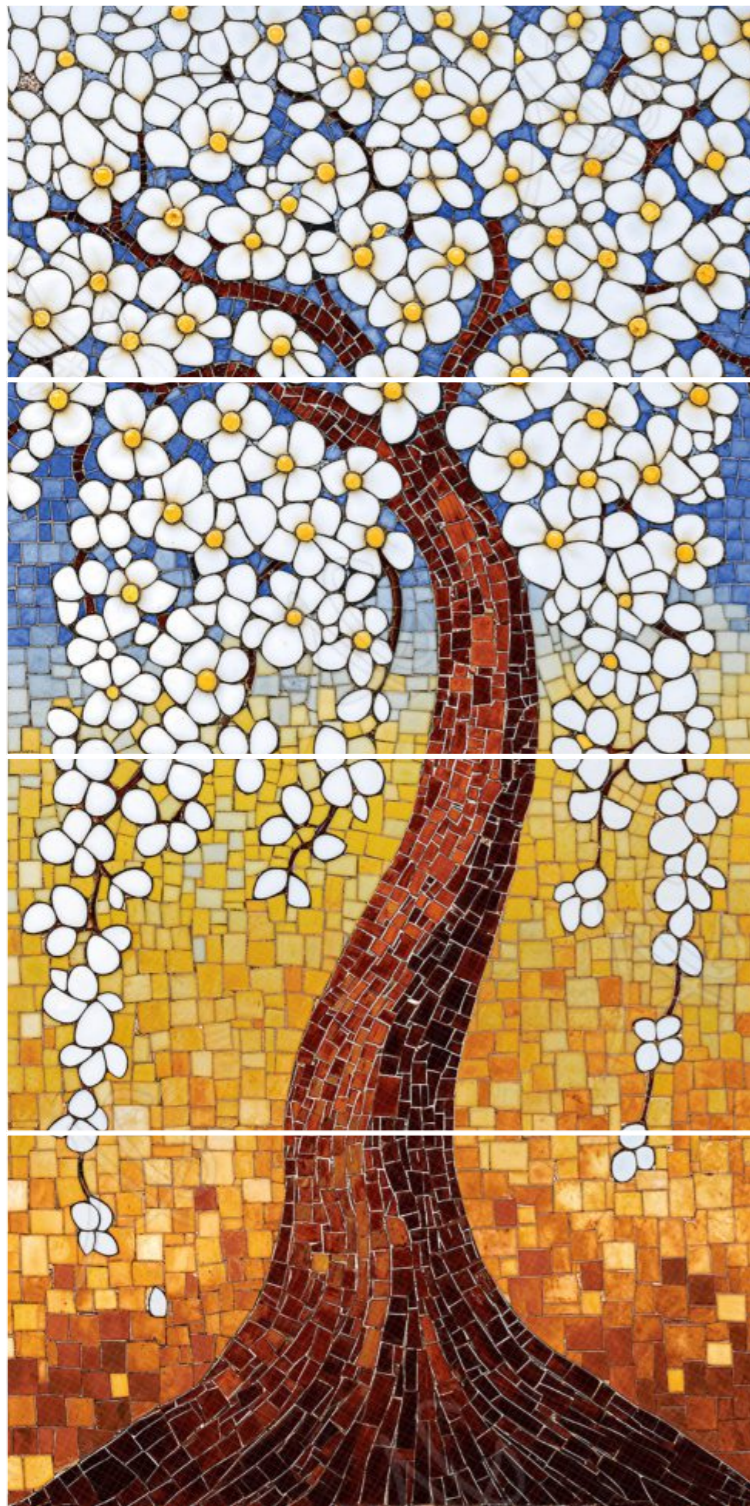

Glossy
Mosaics

Thickness
9mm

Back To
Index

White Tree

600x
1200mm

Glossy
Mosaics

Thickness
9mm

Back To
Index