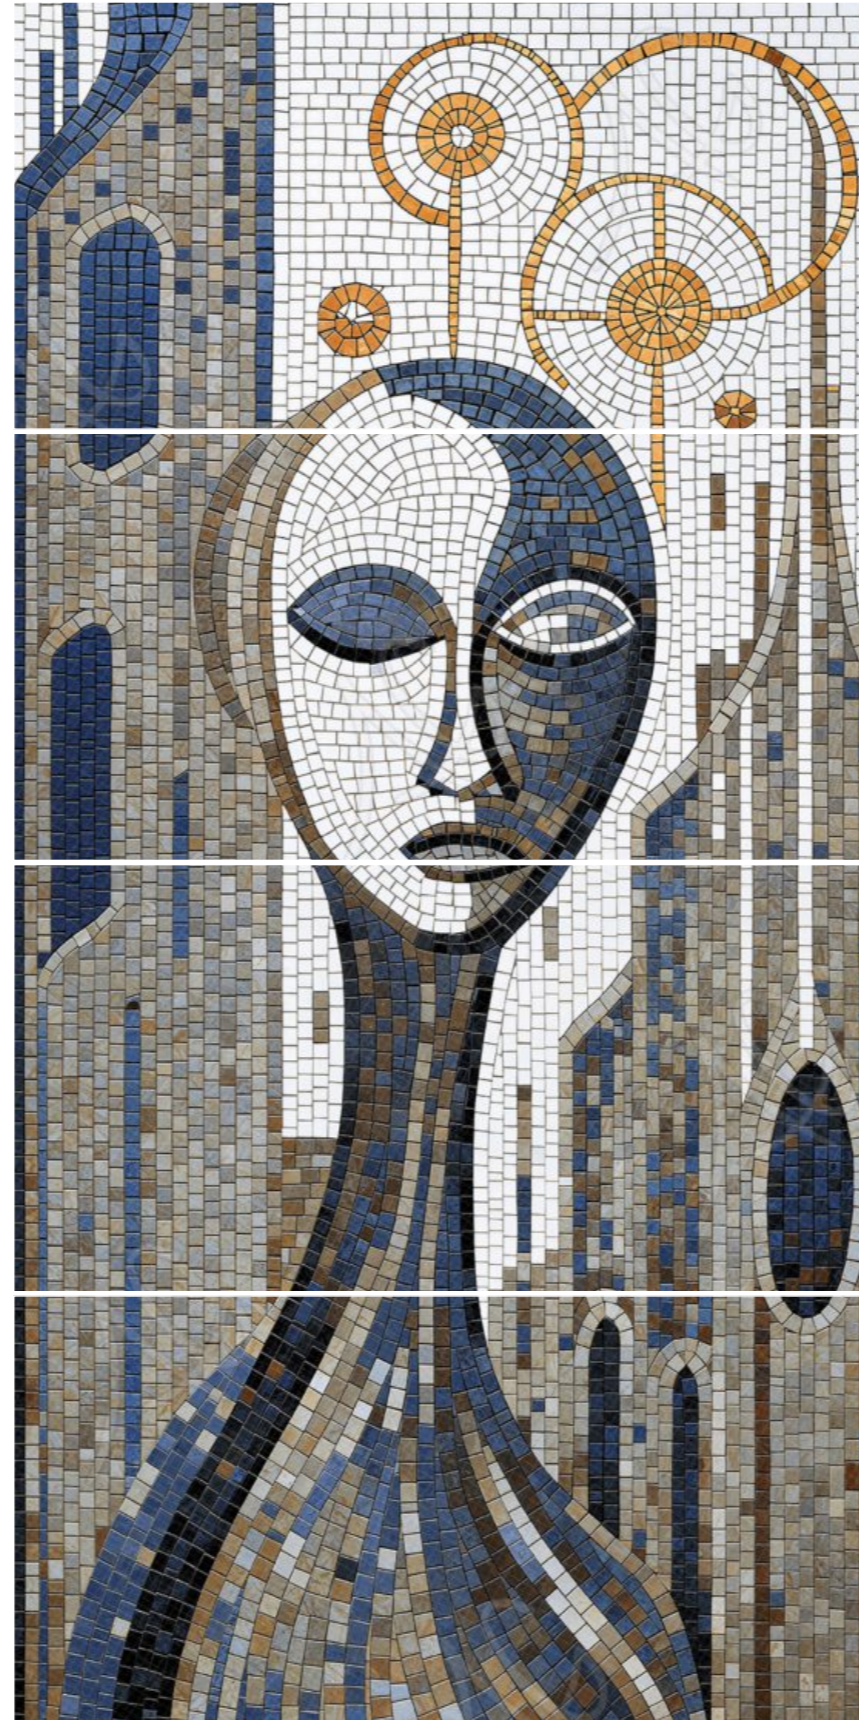

Urban Serenity