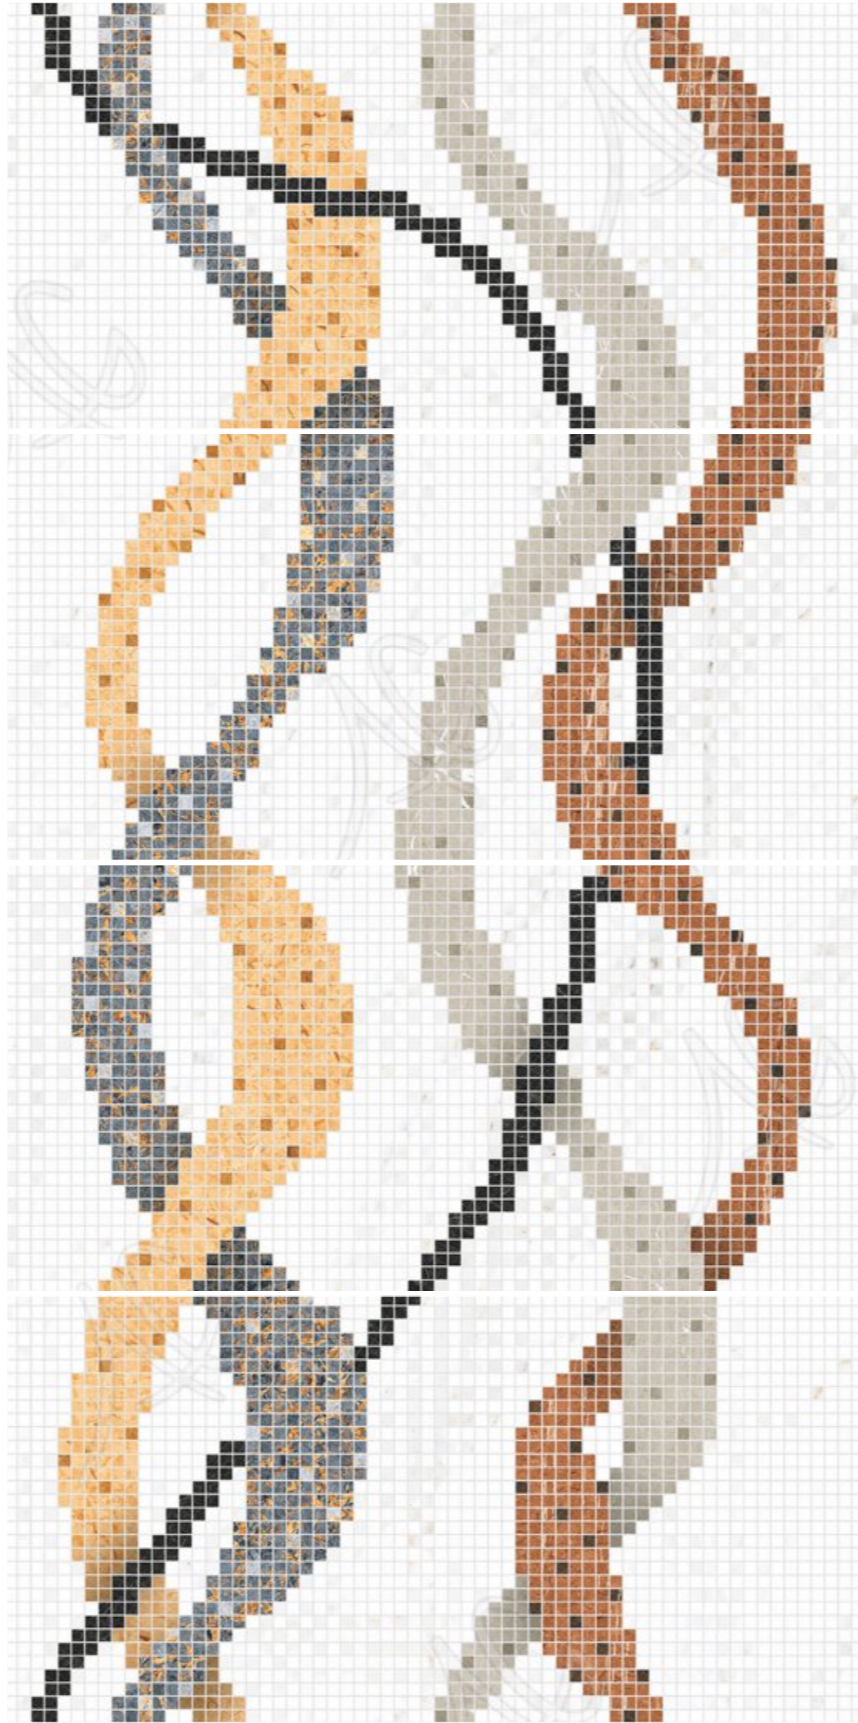

Mosaic Ribbon