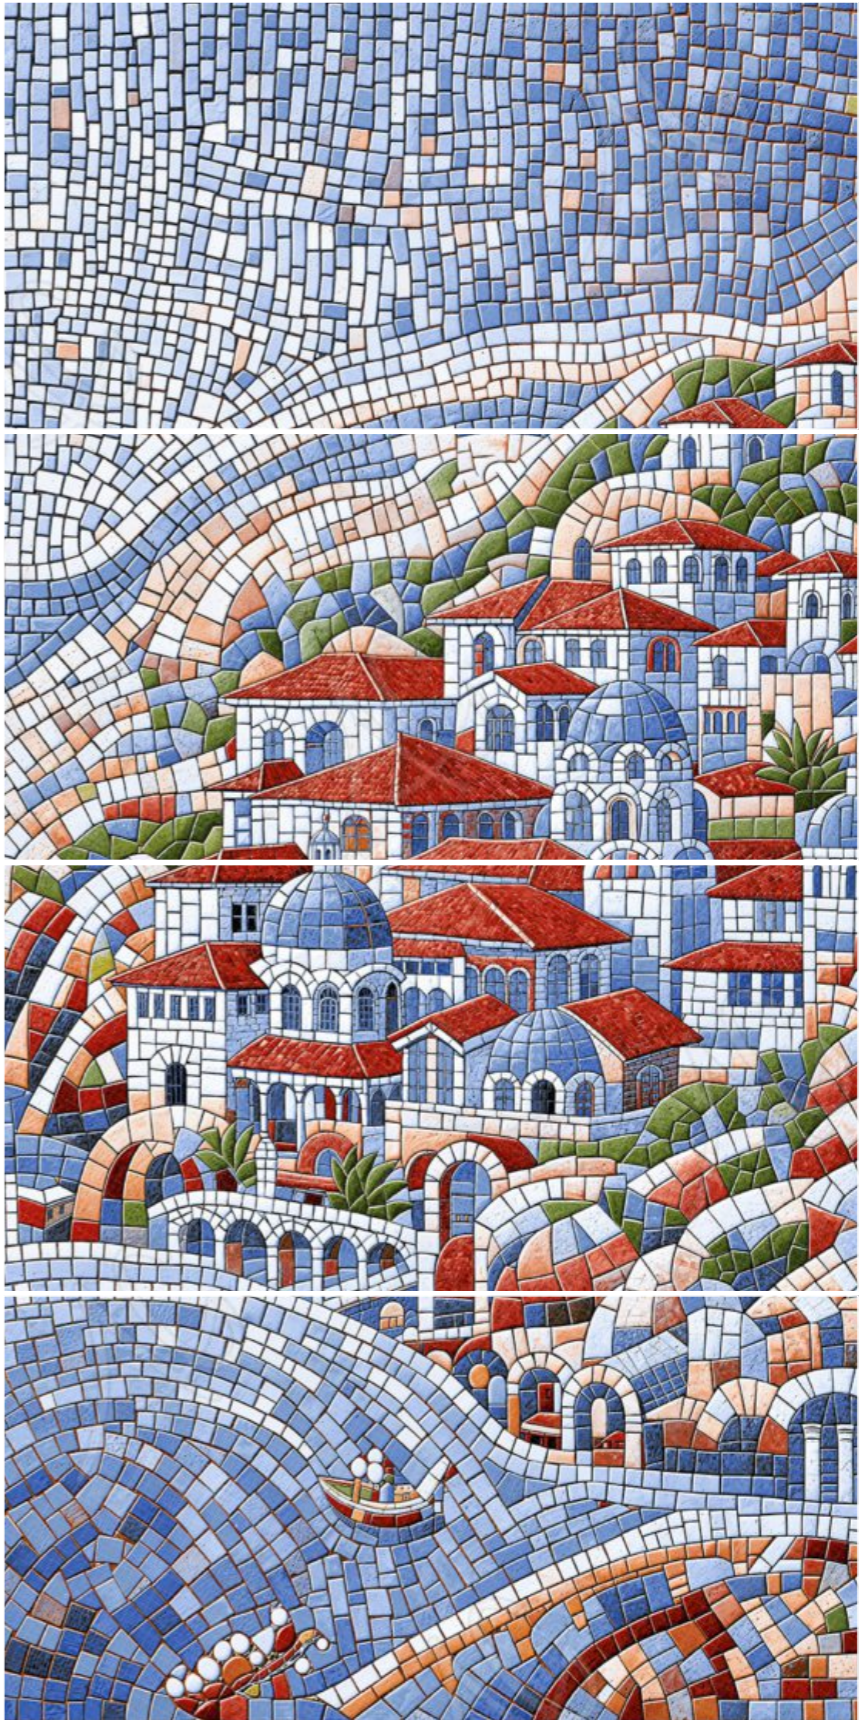

Sculpted Muse

600x
1200mm

Glossy
Mosaics

Thickness
9mm

Rowboat City

Seashell

Seaside City

600x1200mm | Glossy Mosaics | Thickness 9mm