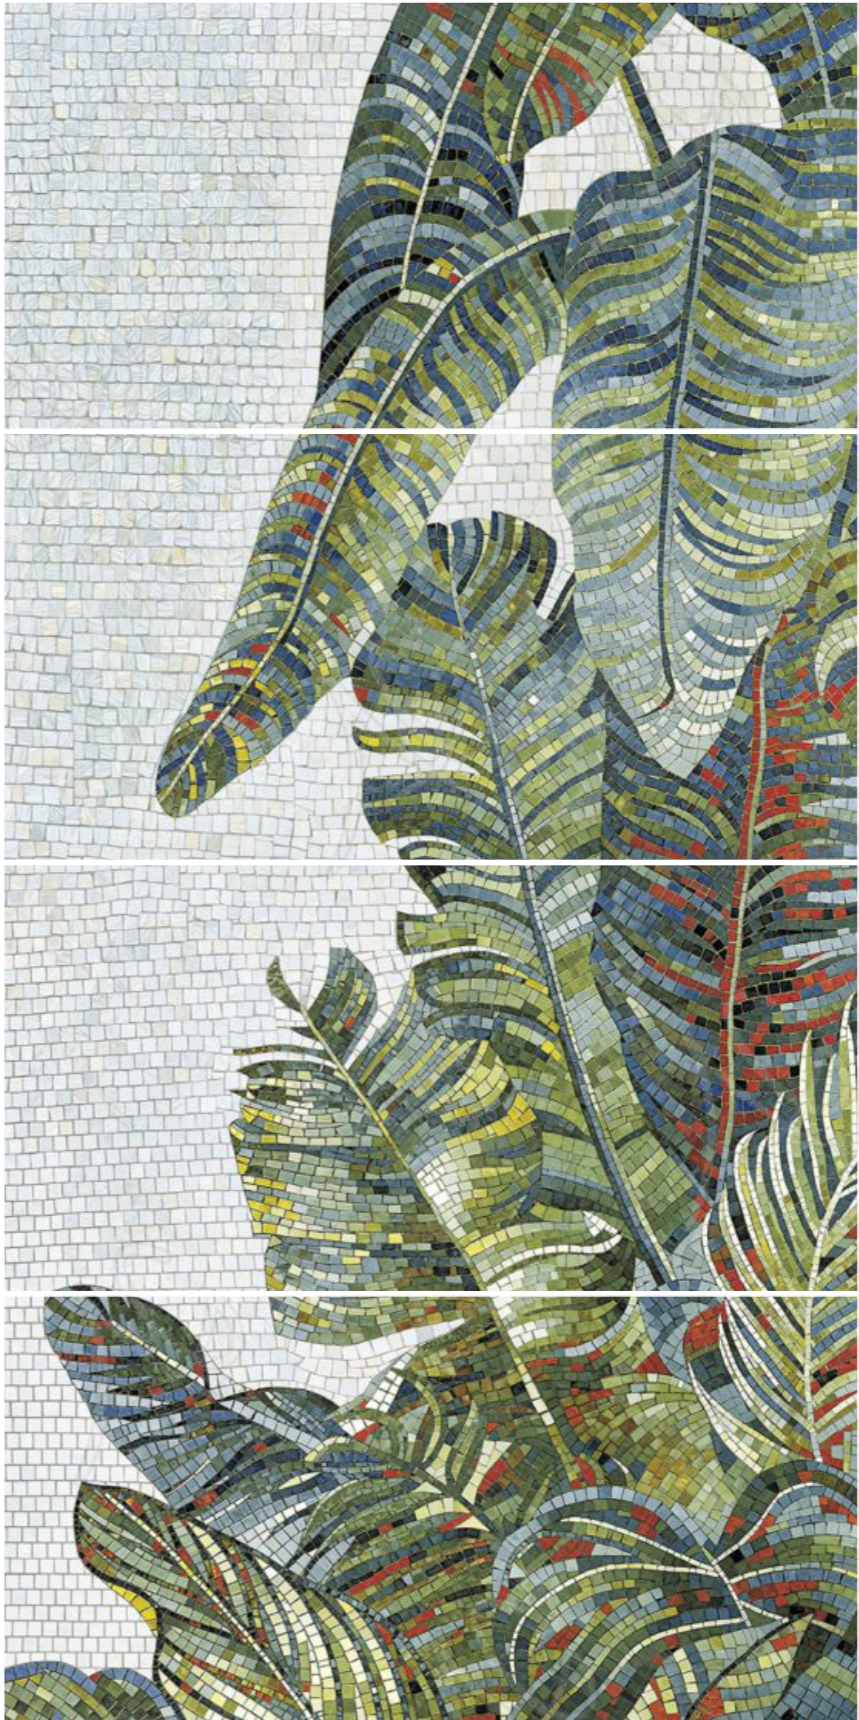

Thickness
9mm

Honeycomb

Indigo Bloom

Jungle Canopy

600x1200mm | Glossy Mosaics | Thickness 9mm

Back To Index

Lady Diana

600x1200mm | Glossy Mosaics | Thickness 9mm