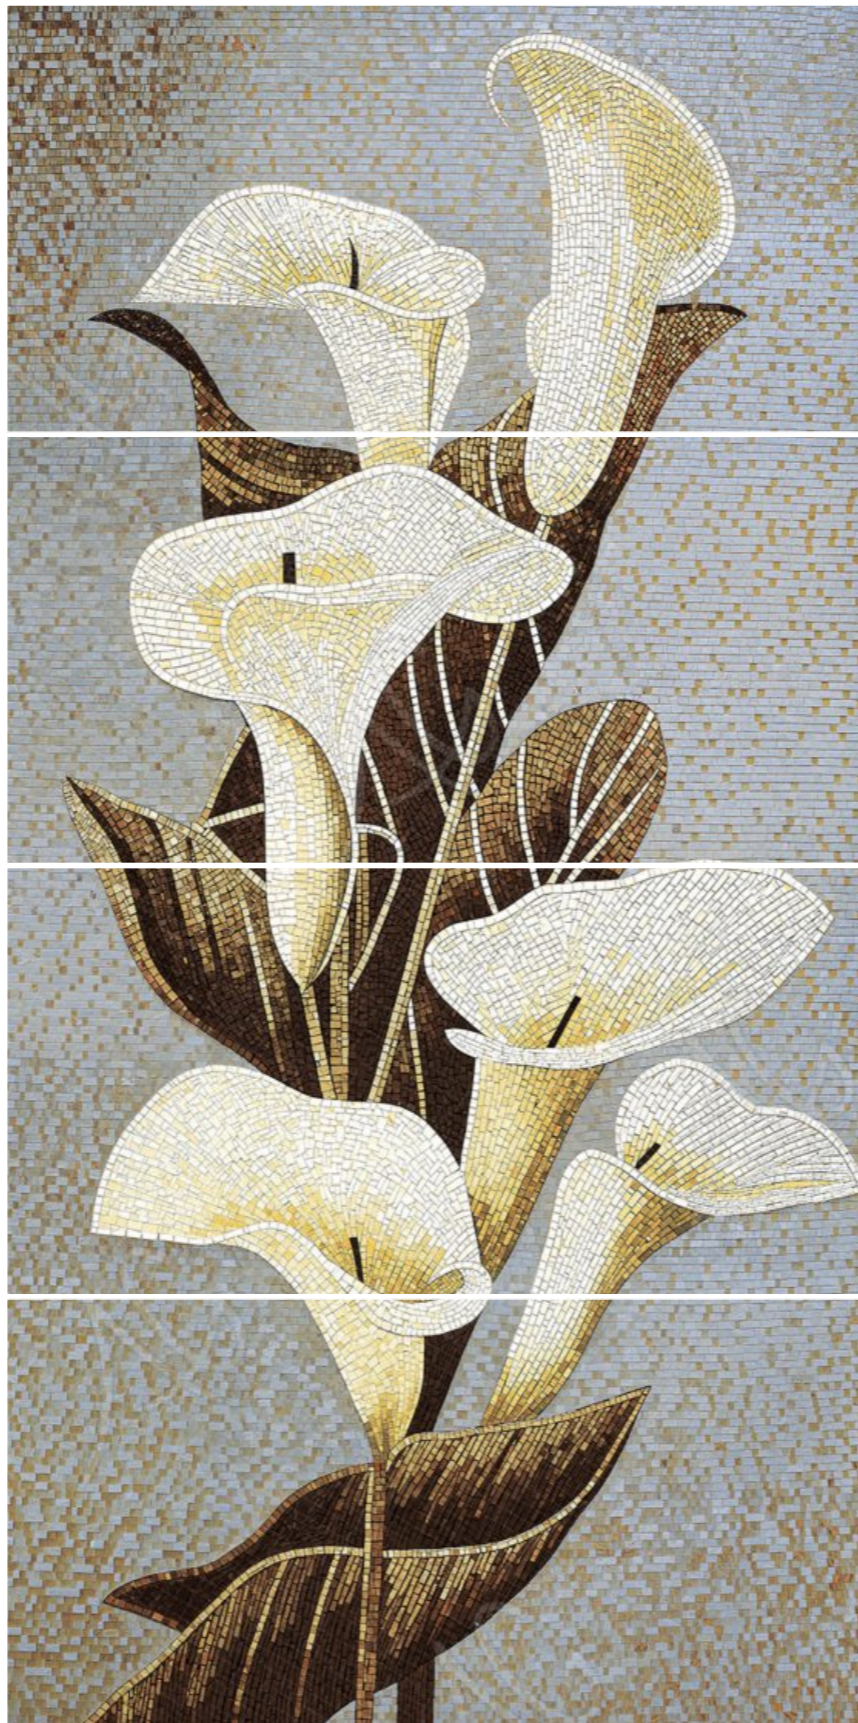

Midnight Masque

600x
1200mm

Glossy
Mosaics

Thickness
9mm

Metallic Autumn

Moon Lily

Mosaic Flow

600x1200mm | Glossy Mosaics | Thickness 9mm