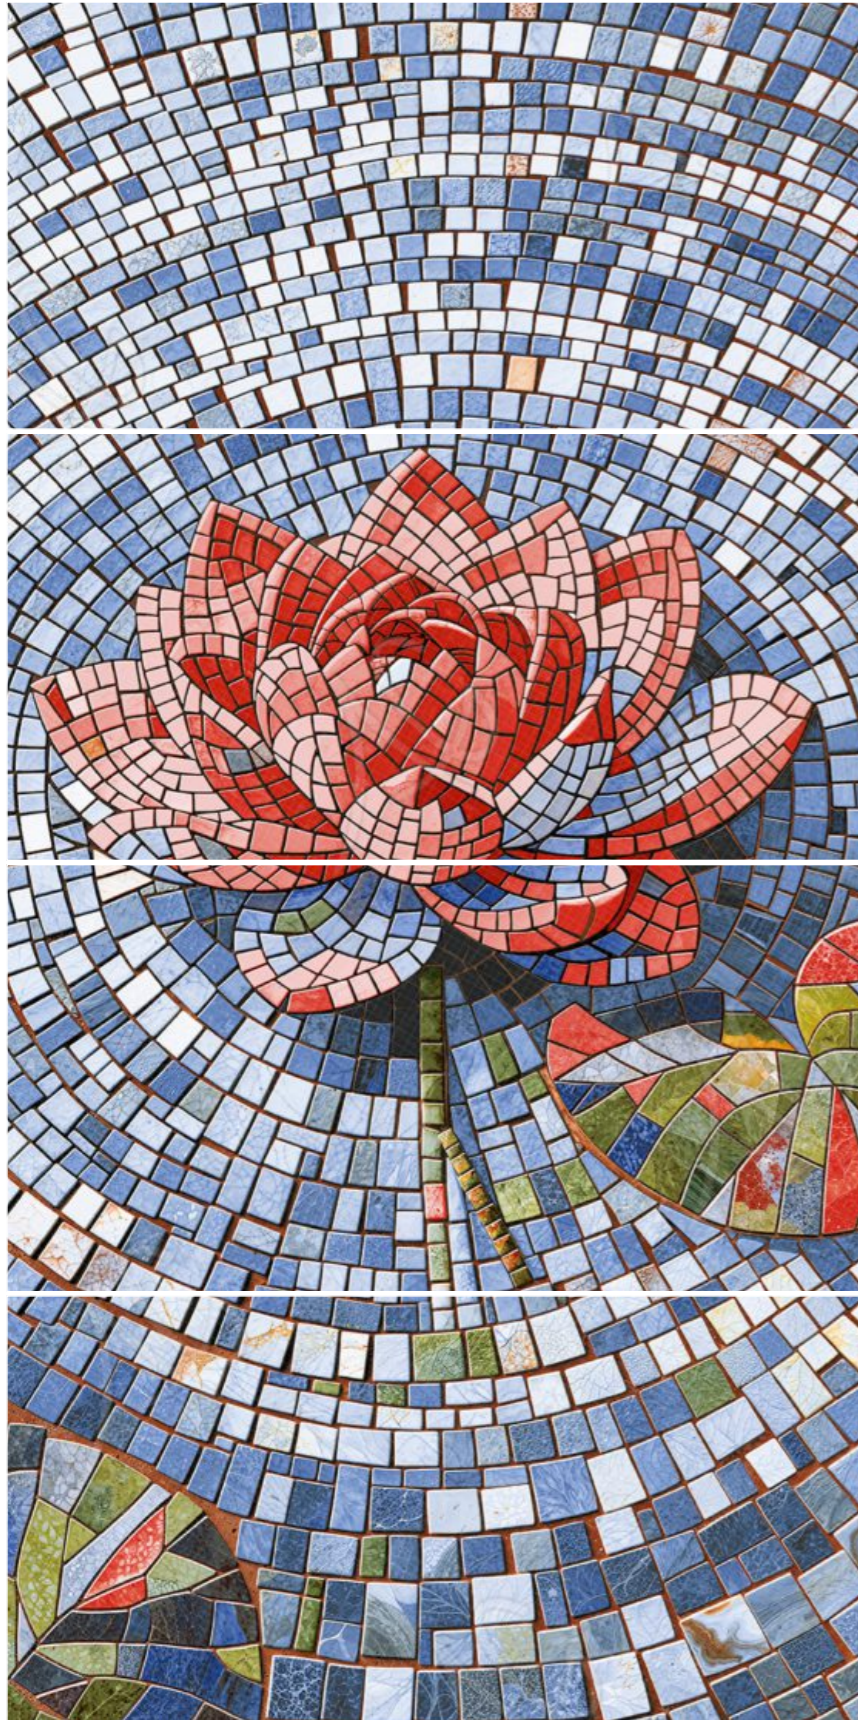

Back To Index

Starry Night

600x1200mm | Glossy Mosaics | Thickness 9mm

Back To Index

Perfect for bringing warmth, style, and sophistication to any space. Redefine interiors with a vintage touch that feels naturally modern.