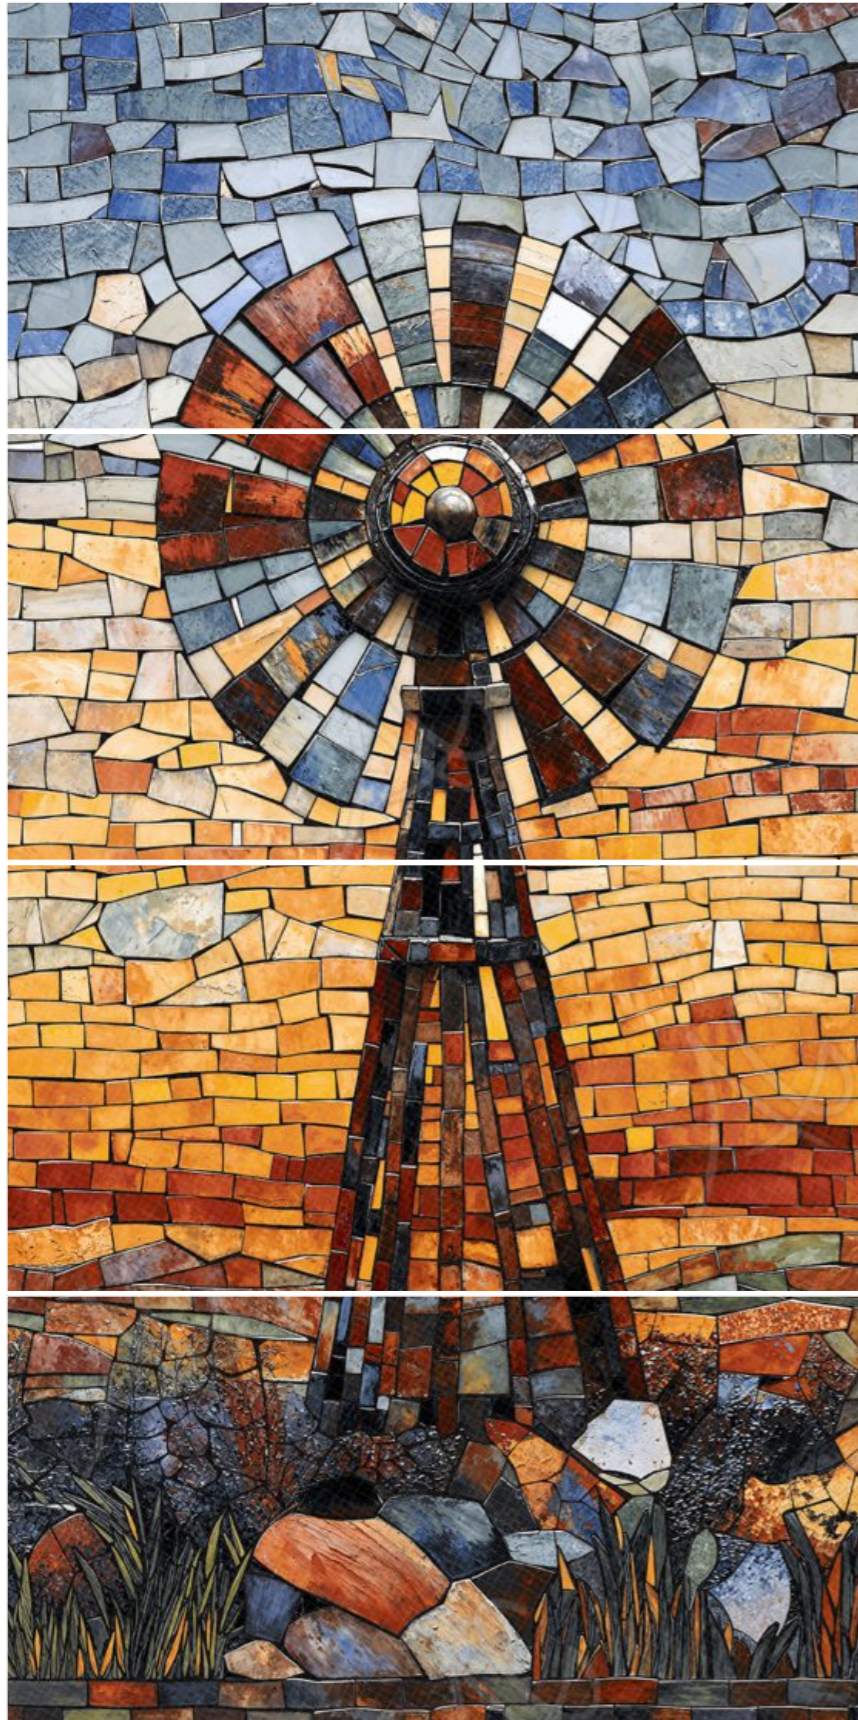

Back To
Index

Perfect for bringing warmth, style, and sophistication to any space. Redefine interiors with a vintage touch that feels naturally modern.

Wild Horse

600x
1200mm

Glossy
Mosaics

Thickness
9mm

Windmill