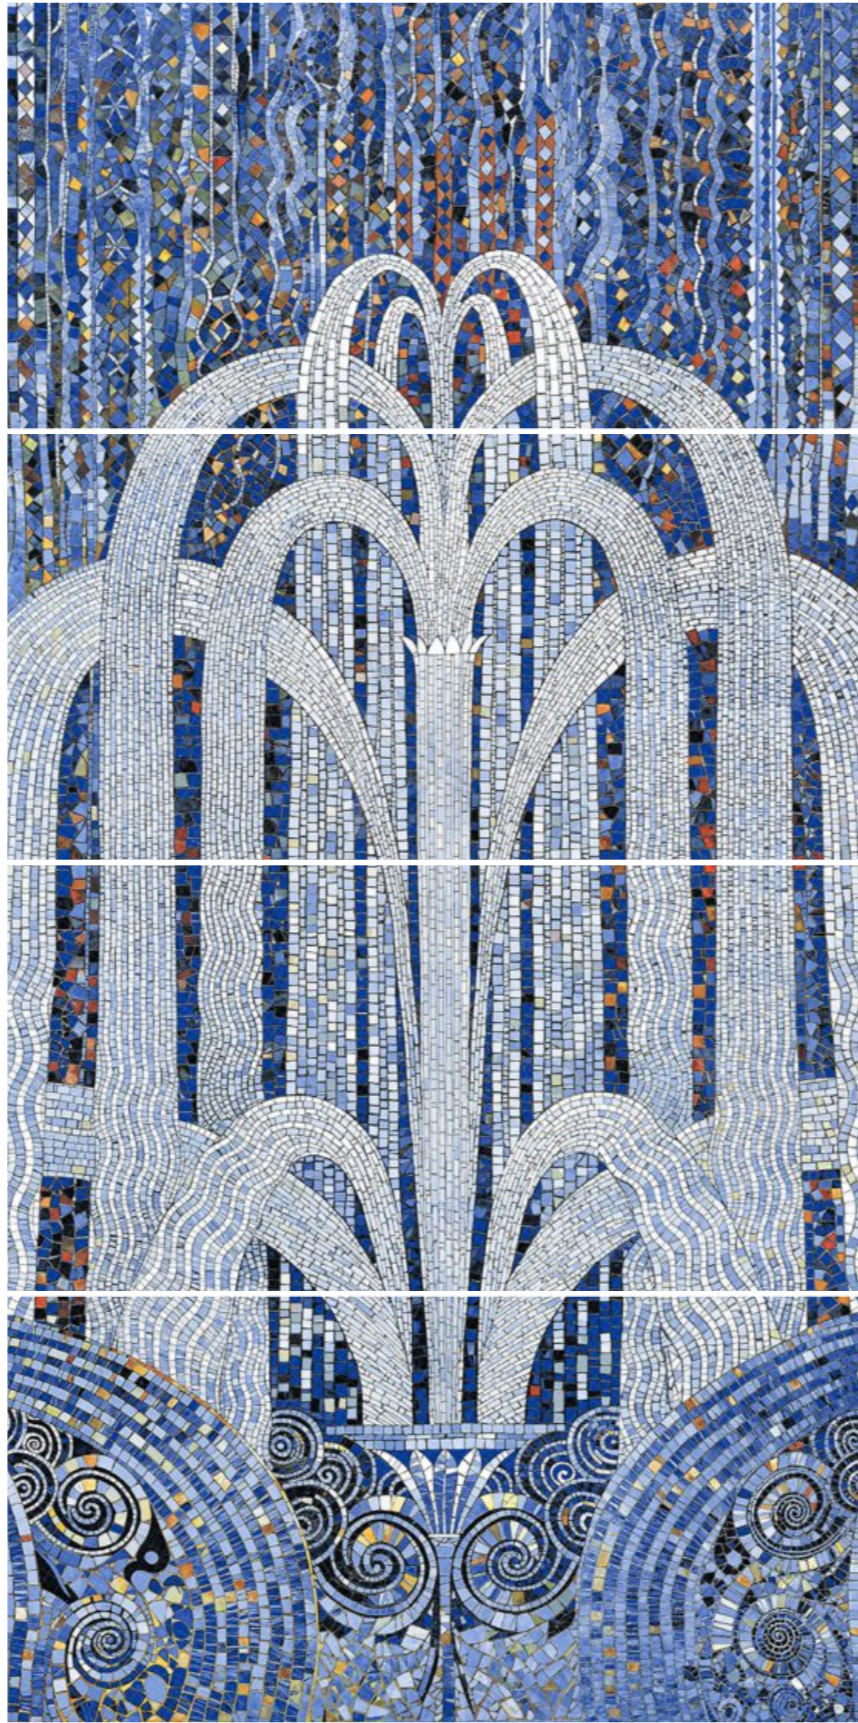

Fountain Flow