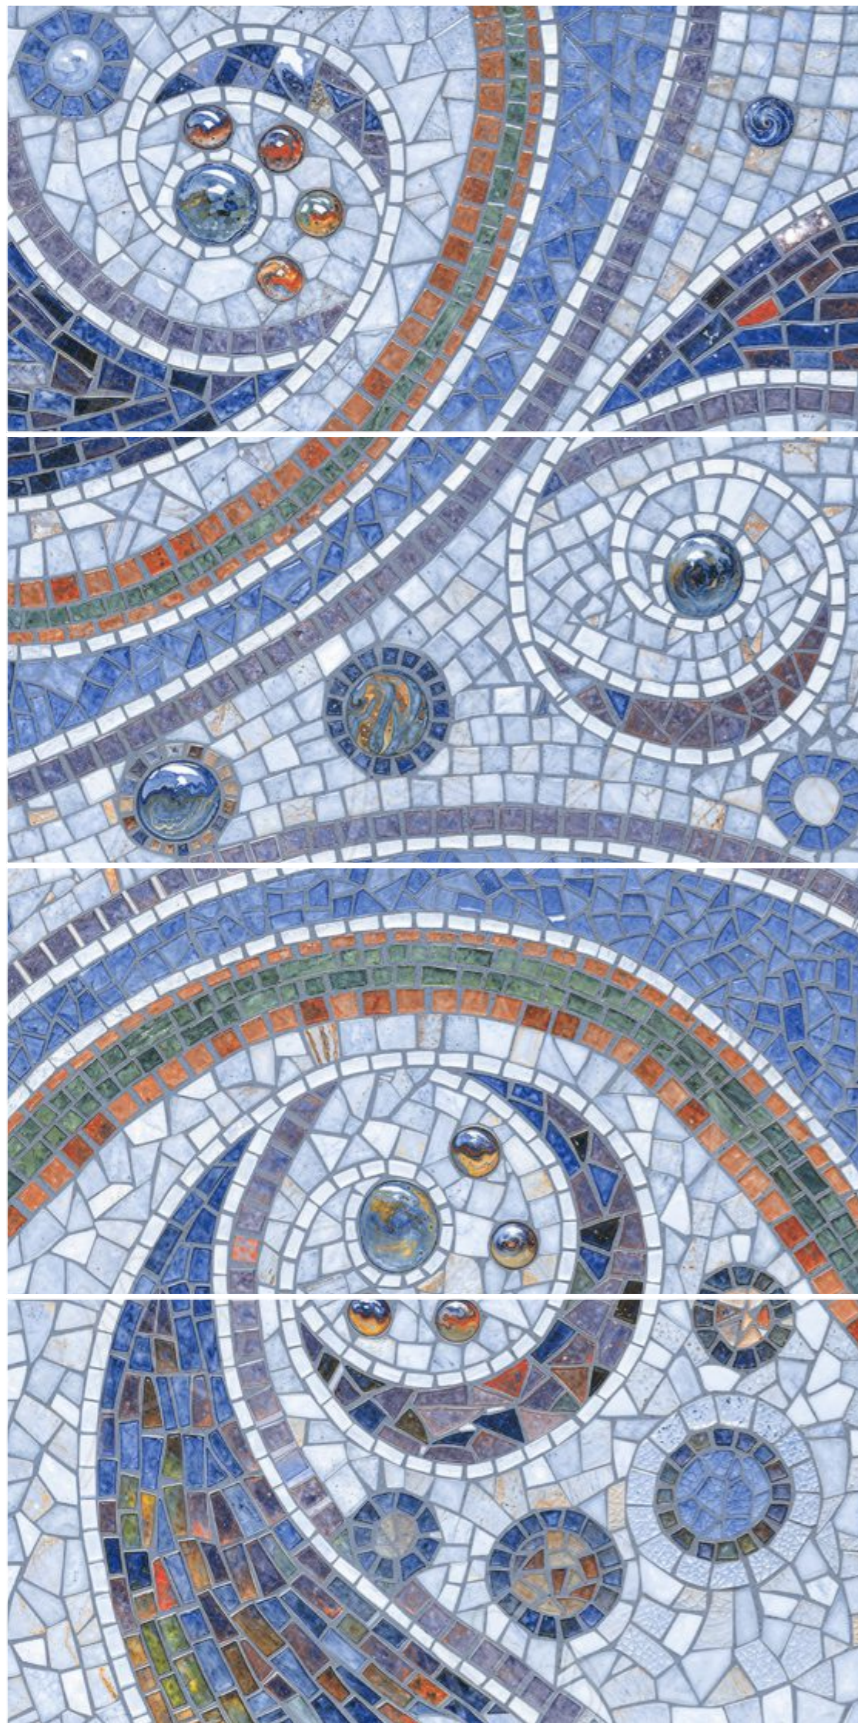

Glossy
Mosaics

Thickness
9mm

Back To
Index

Swirling Fish

600x1200mm | Glossy Mosaics | Thickness 9mm

Back To Index

Perfect for bringing warmth, style, and sophistication to any space. Redefine interiors with a vintage touch that feels naturally modern.