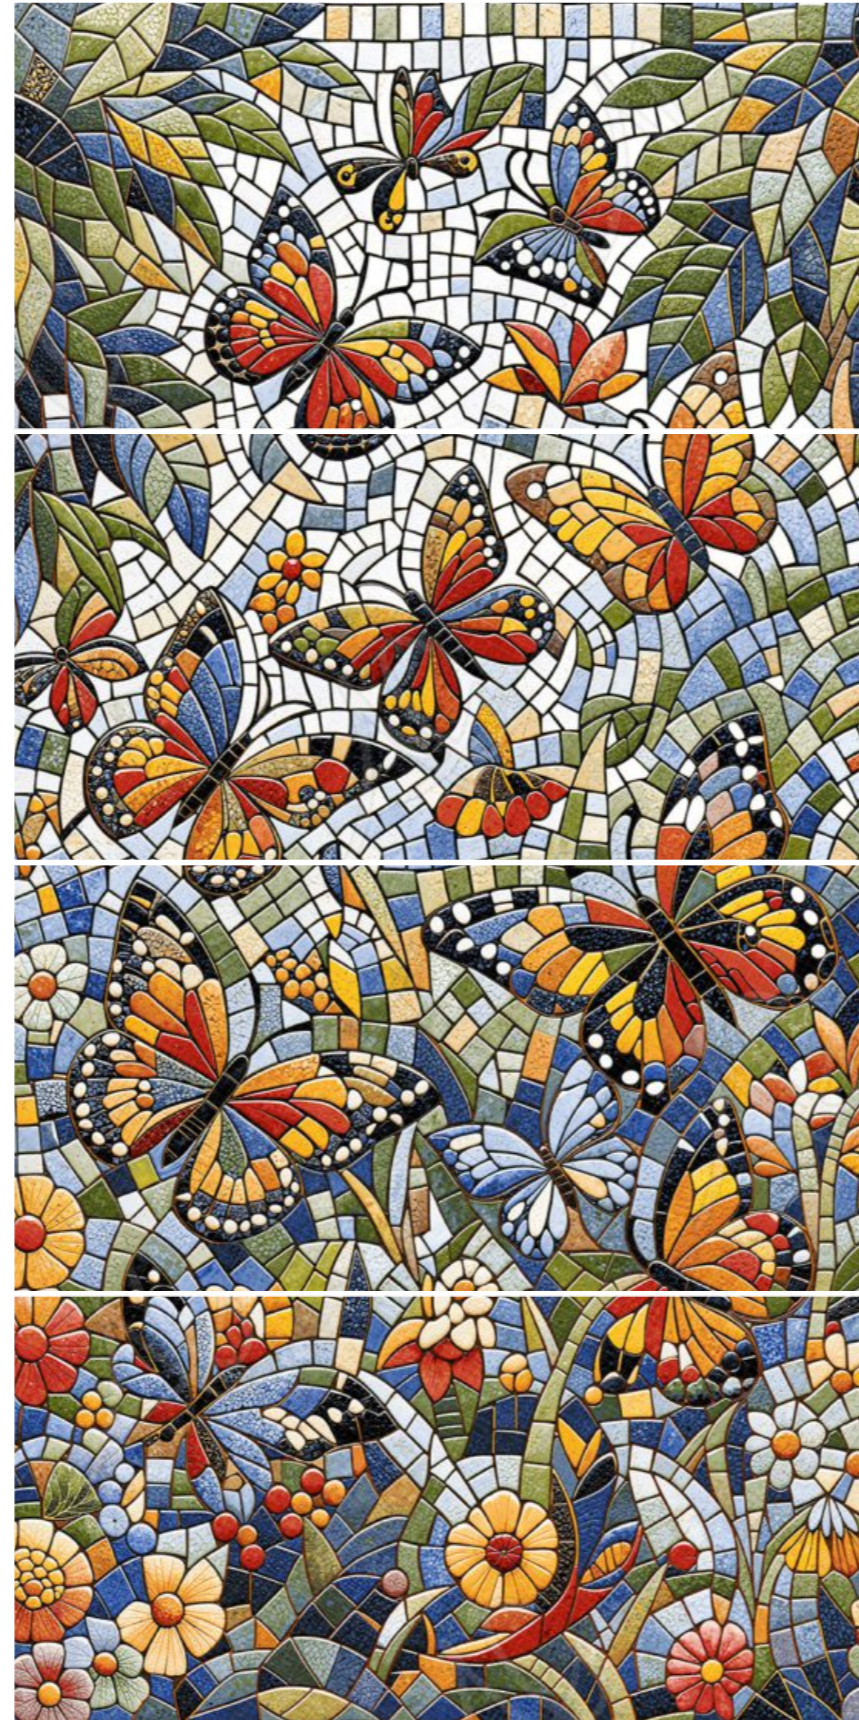

Back To
Index

Perfect for bringing warmth, style, and sophistication to any space. Redefine interiors with a vintage touch that feels naturally modern.

Wild Horse

600x
1200mm

Glossy
Mosaics

Thickness
9mm

Windmill