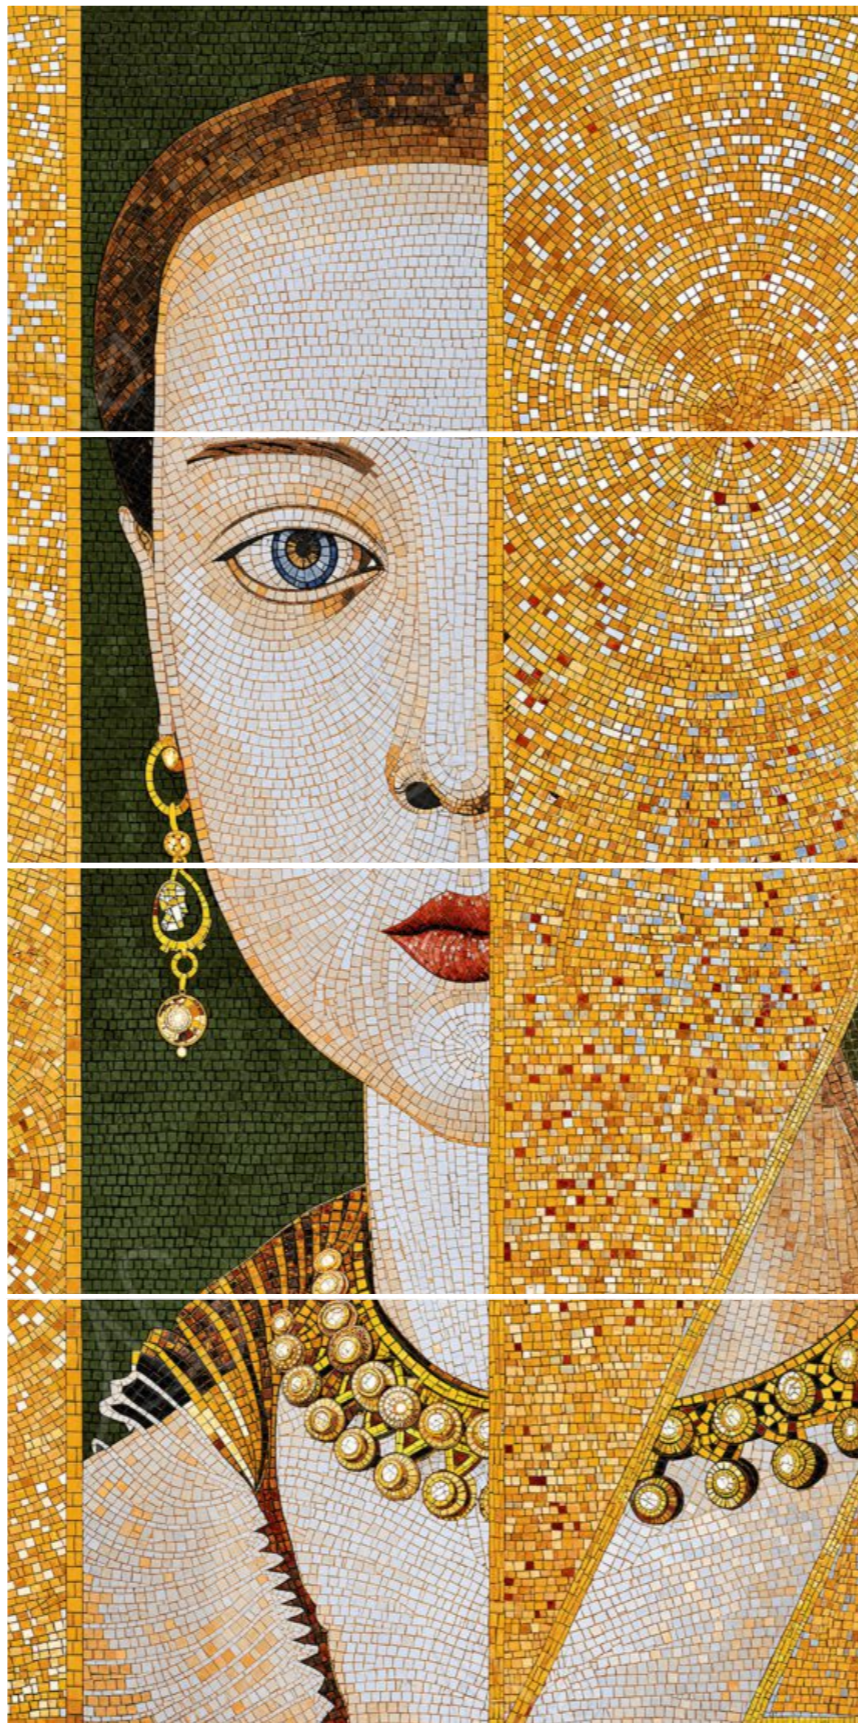

Plato Bianco

600x
1200mm

Glossy
Mosaics

Thickness
9mm

Polka Burst

Portrait Beauty

Prism Tree

600x1200mm | Glossy Mosaics | Thickness 9mm