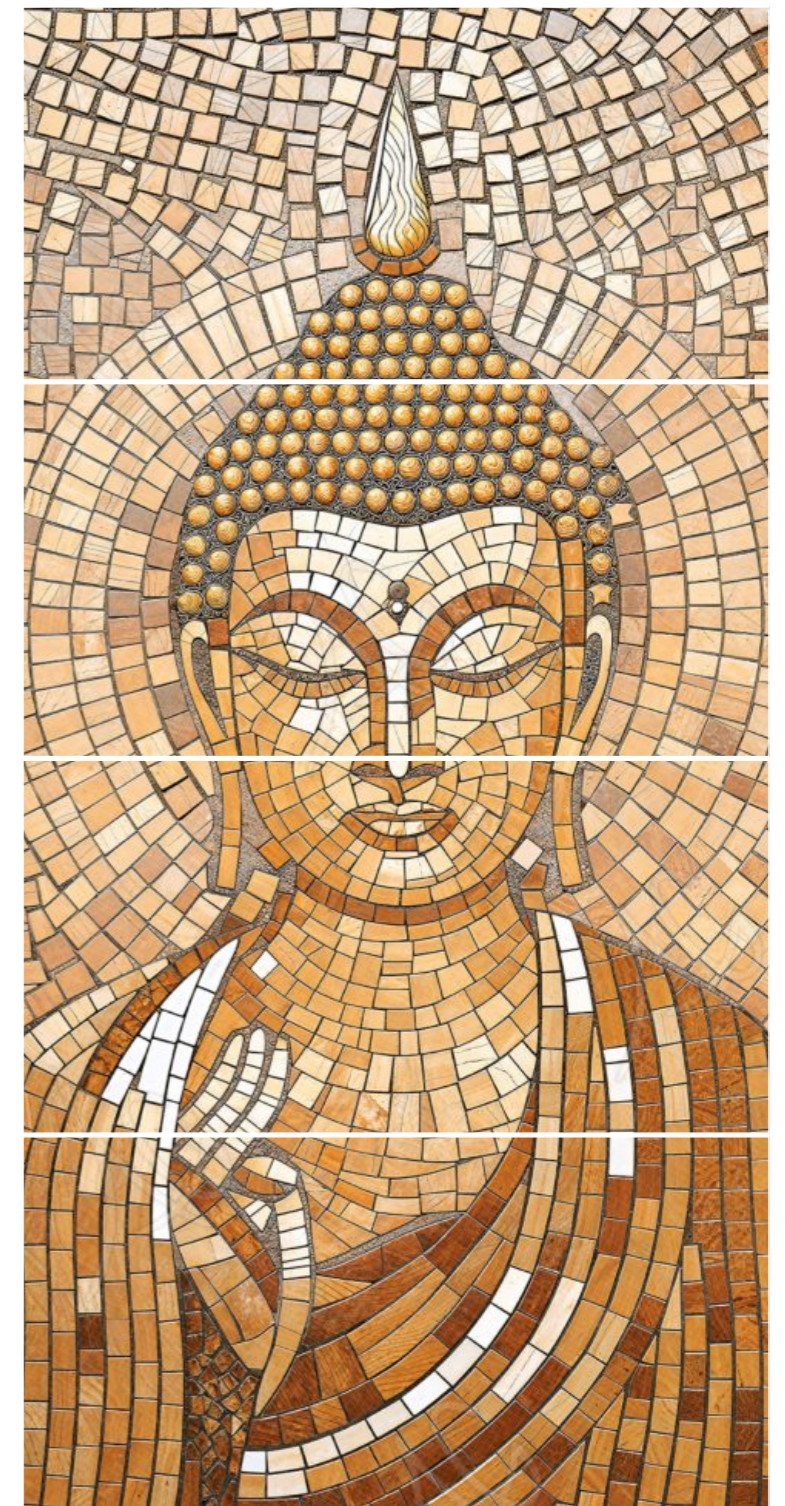

Lord Buddha

600x
1200mm

Glossy
Mosaics

Thickness
9mm

Perfect for bringing warmth, style, and sophistication to any space. Redefine interiors with a vintage touch that feels naturally modern.