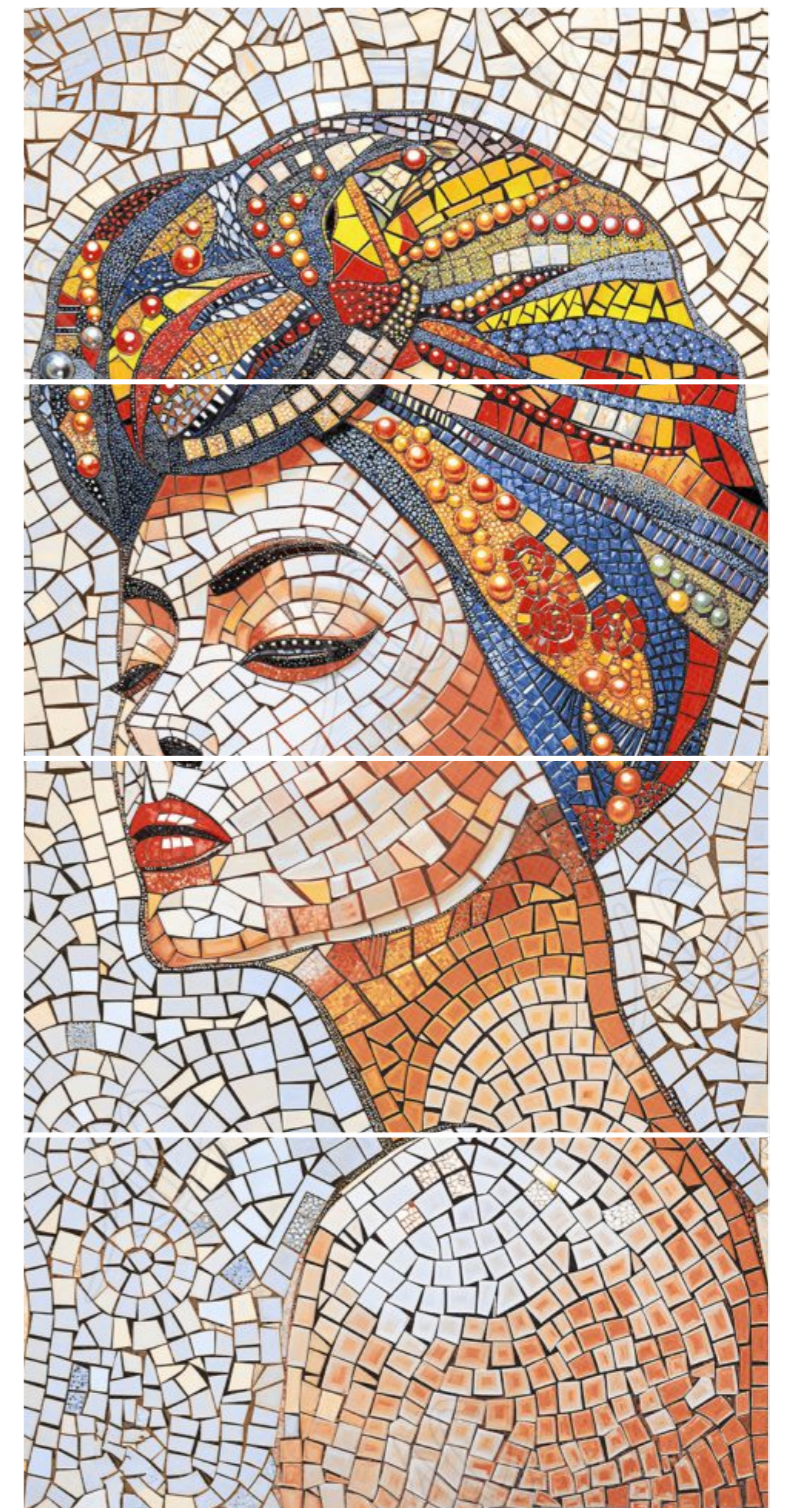

Ancient Gaze

Autumn Trail

Azure Sunflower

600x
1200mm

Glossy
Mosaics

Thickness
9mm

Back To
Index

Beauty Face