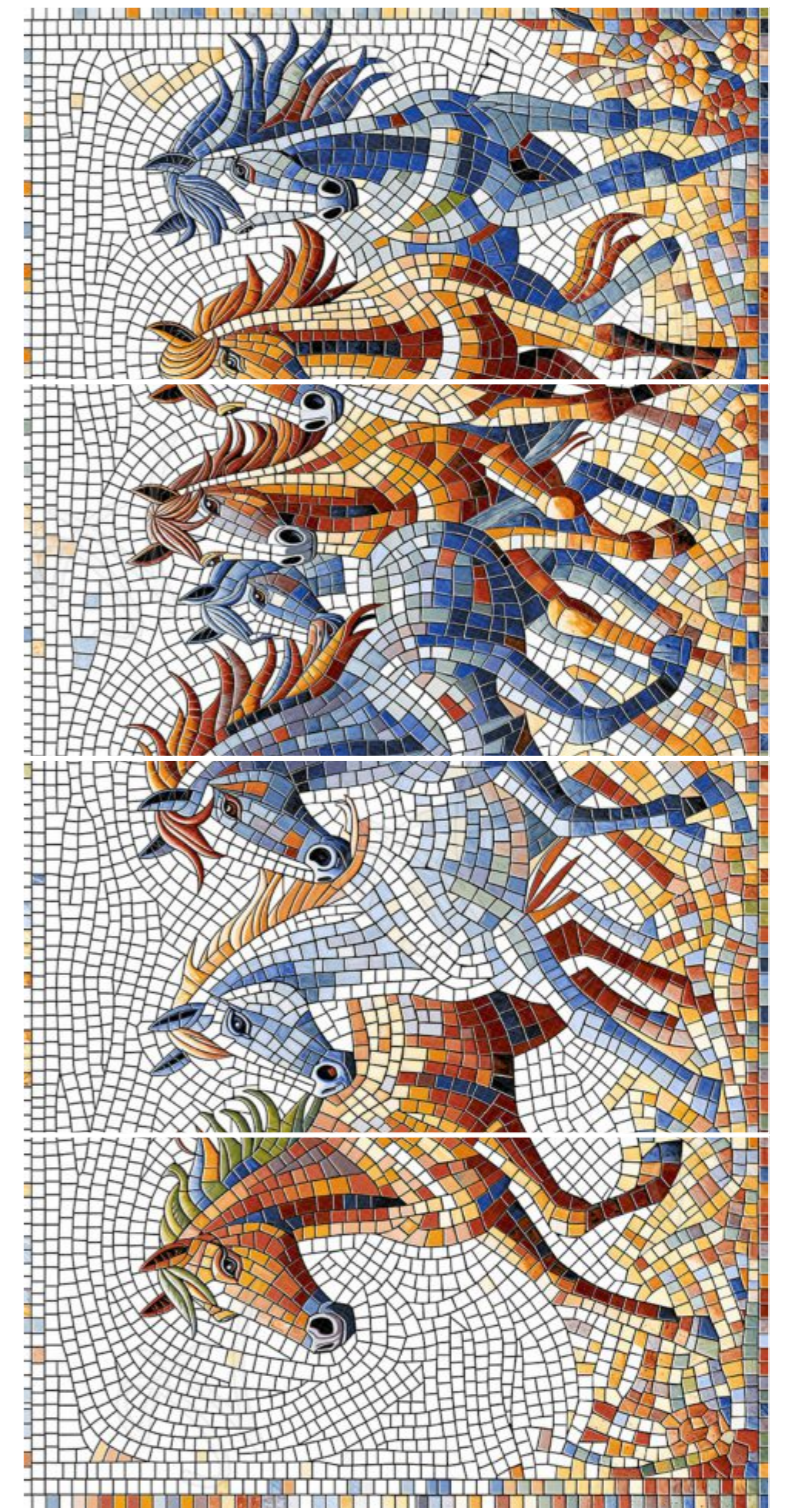

Exotic Bloom

Flora Bianco

Floral Vase

600x1200mm | Glossy Mosaics | Thickness 9mm

Back To Index

Freedom Horse

600x
1200mm

Glossy
Mosaics