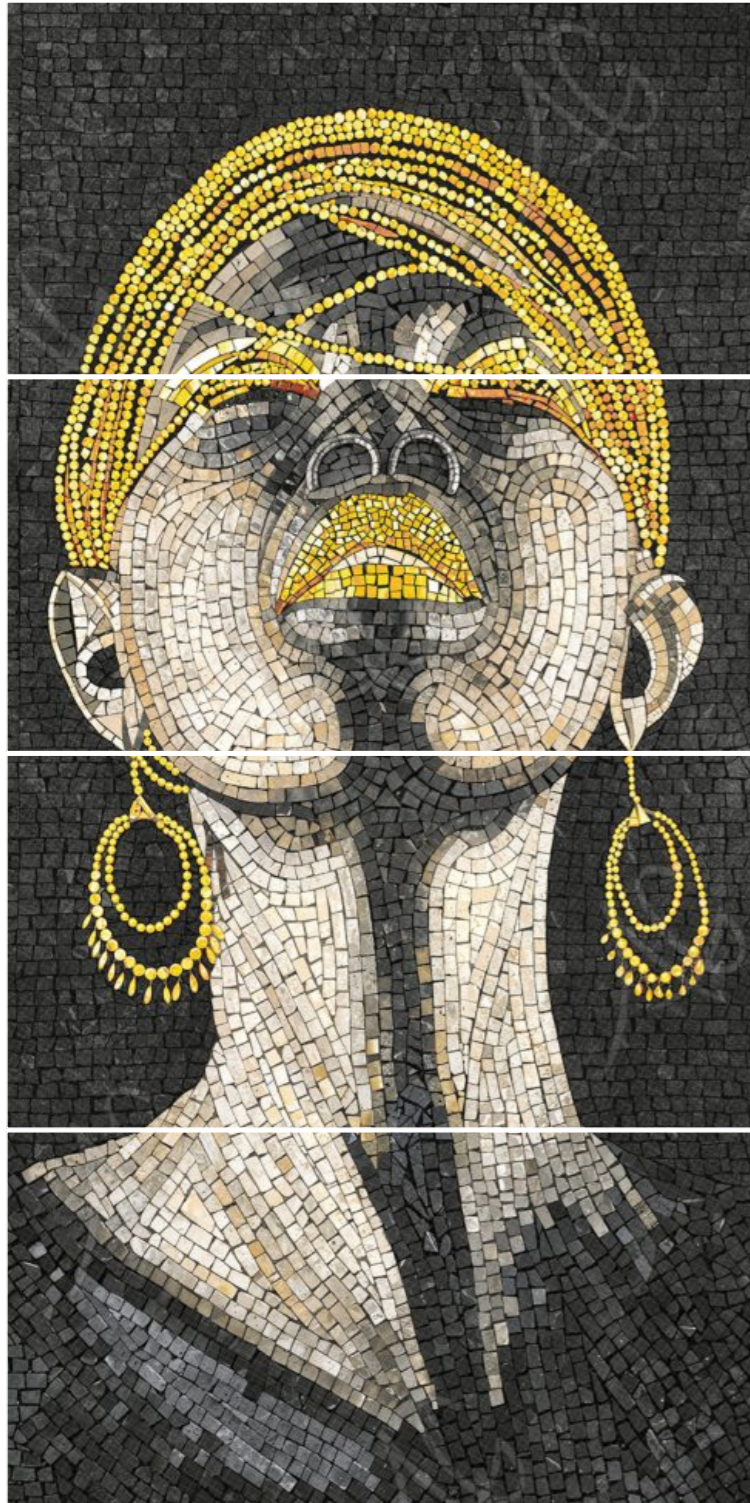

Thickness
9mm

Forest Bird

Fountain Flow

Gallop Girl

600x1200mm | Glossy Mosaics | Thickness 9mm

Back To Index

Golden Beauty

600x1200mm | Glossy Mosaics | Thickness 9mm