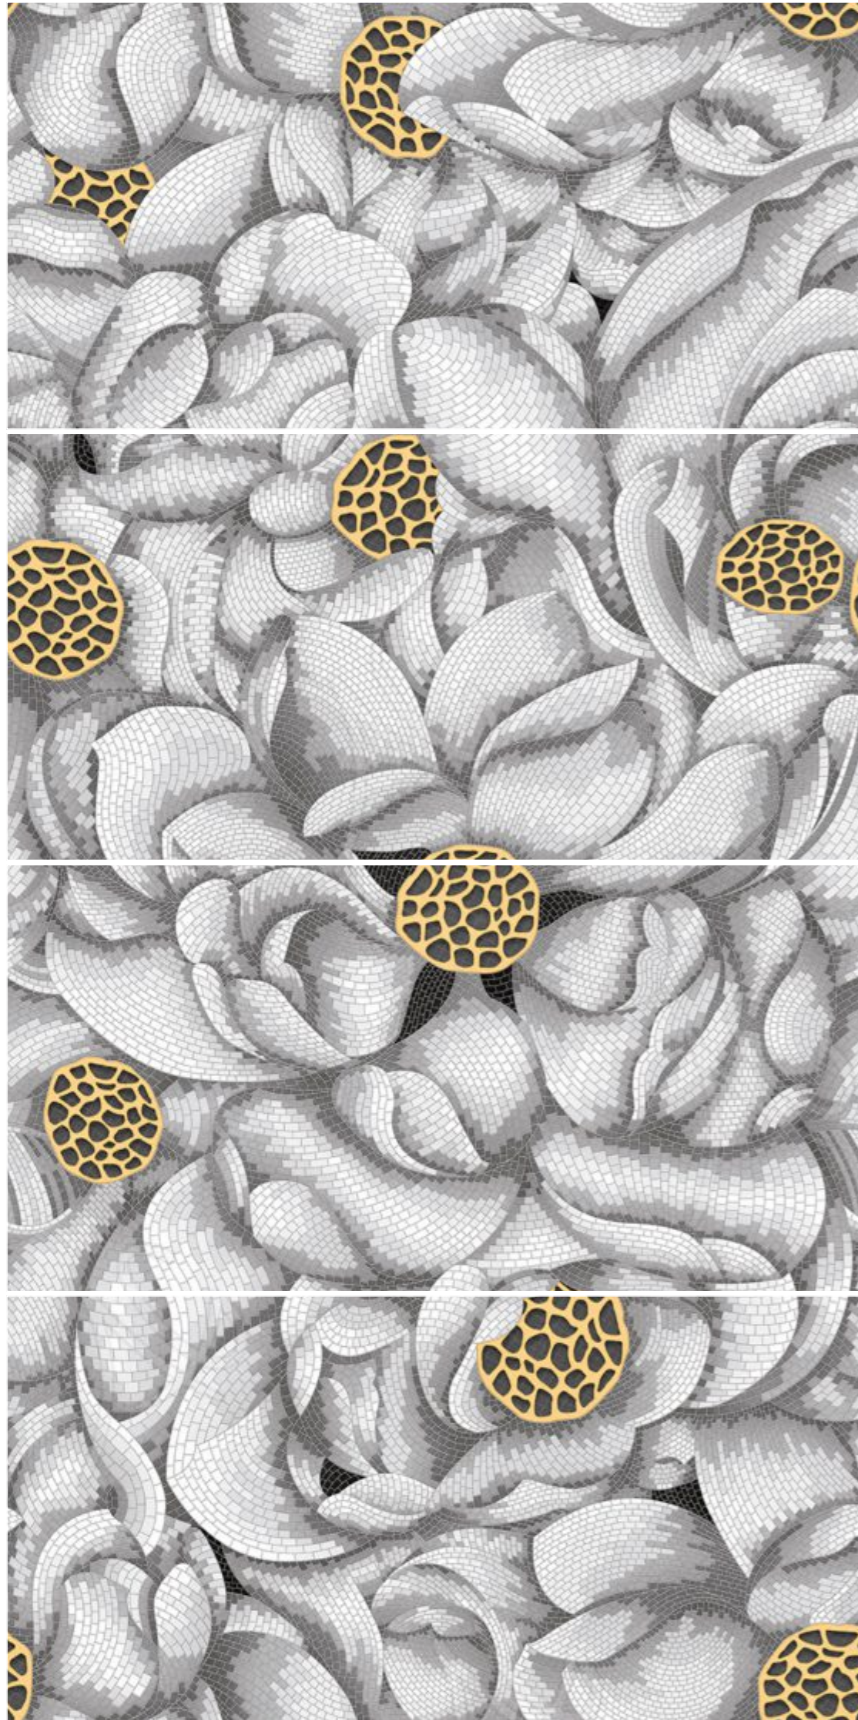

Honeycomb

600x1200mm | Glossy Mosaics | Thickness 9mm

Back To Index