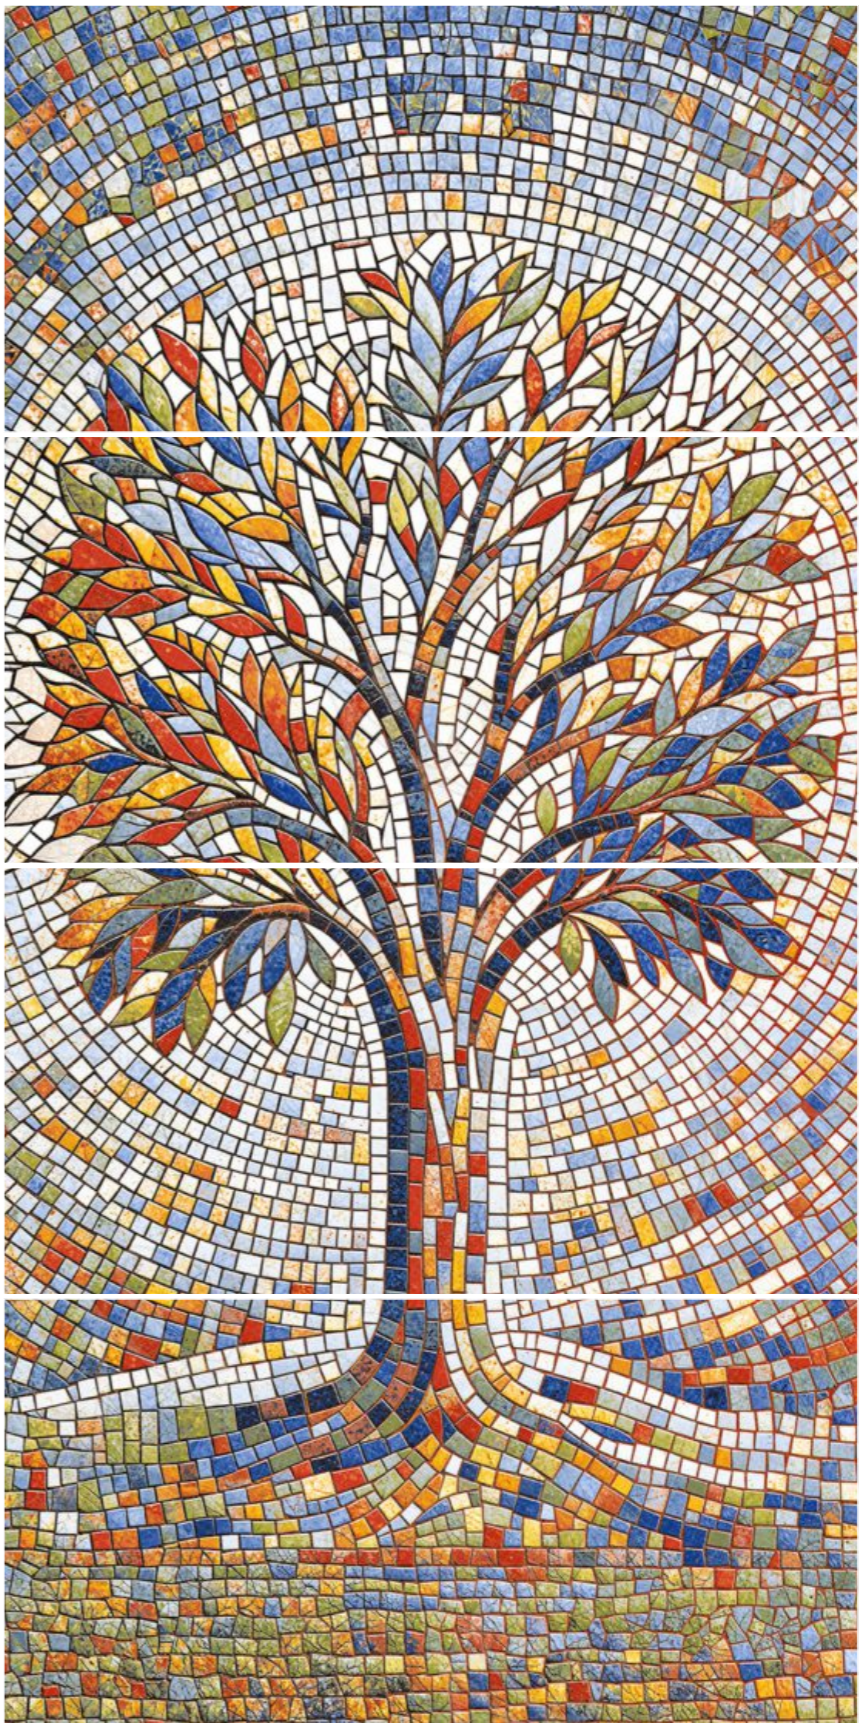

Plato Bianco

600x
1200mm

Glossy
Mosaics

Thickness
9mm

Polka Burst

Portrait Beauty

Prism Tree

600x1200mm | Glossy Mosaics | Thickness 9mm