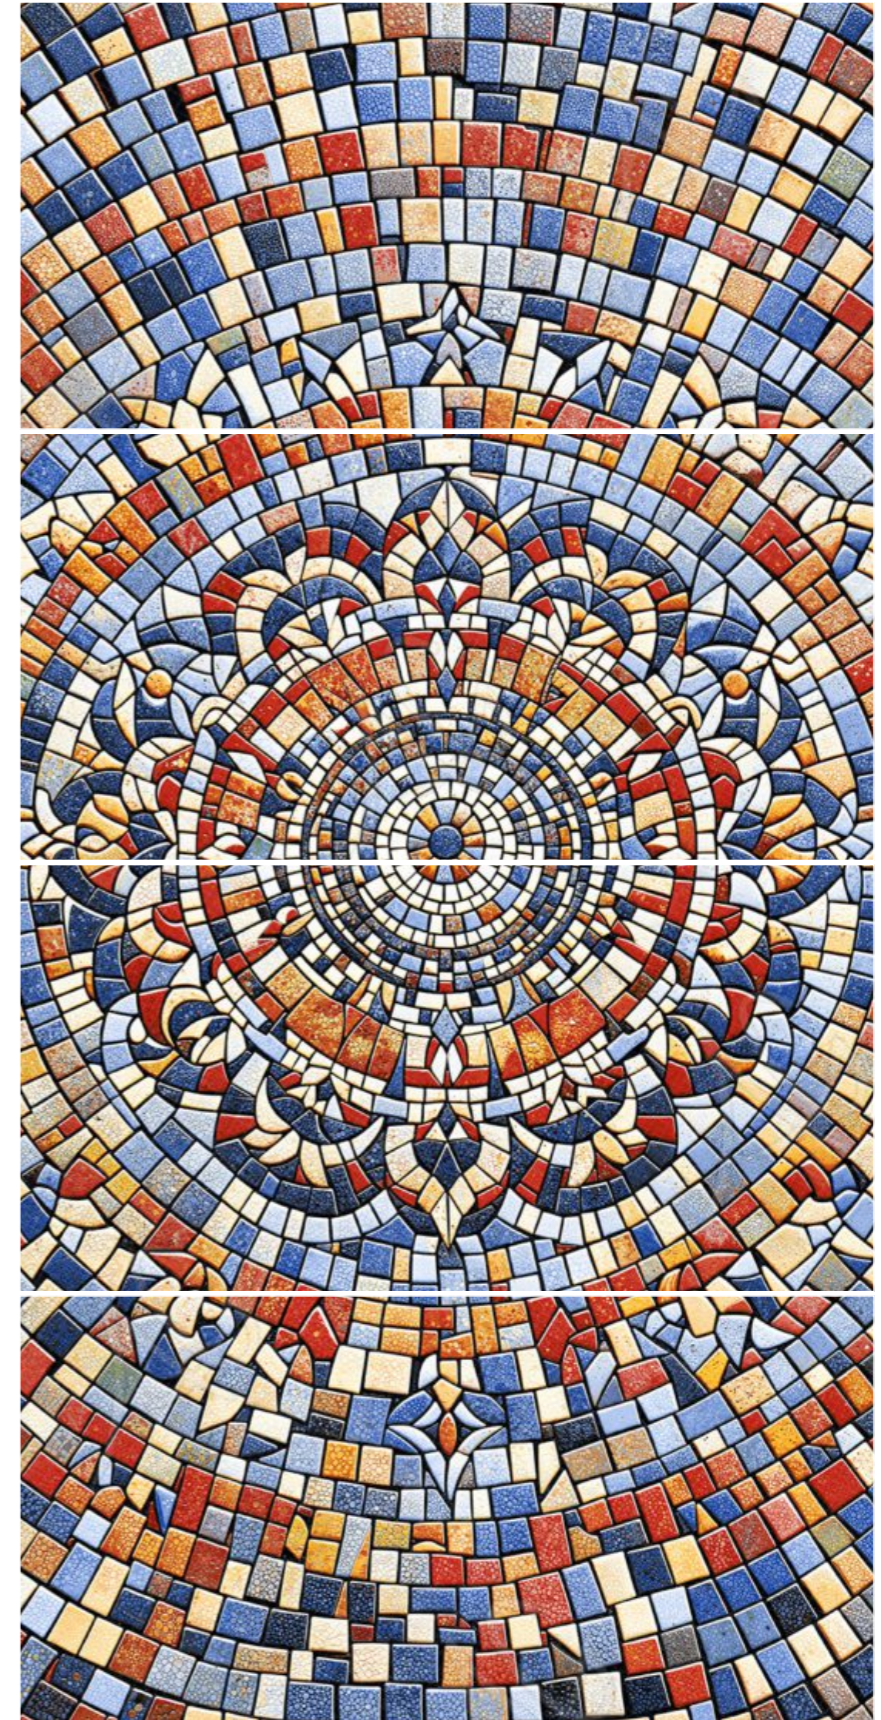

Graphica

600x
1200mm

Glossy
Mosaics

Thickness
9mm

Back To
Index