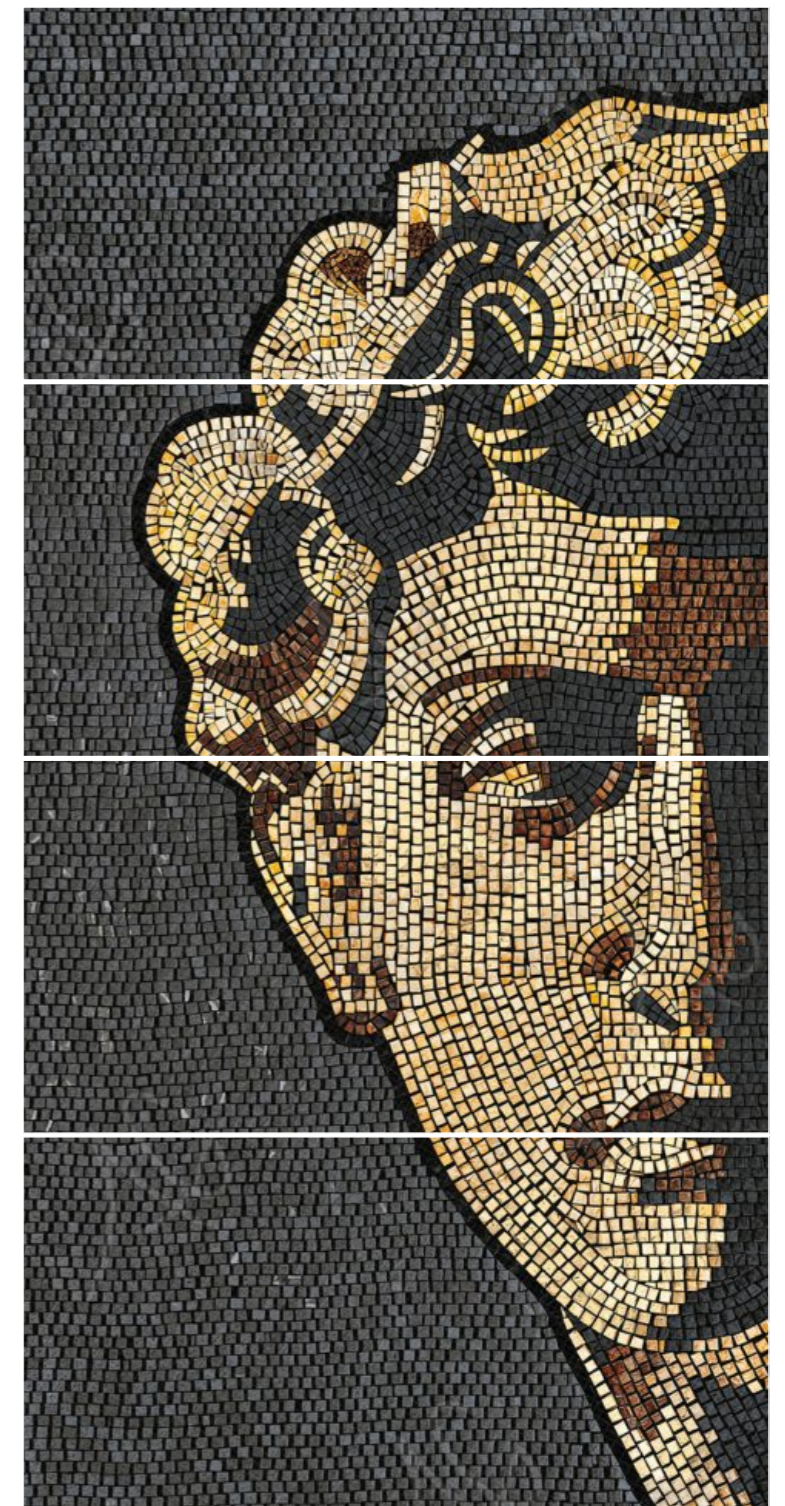

Ocean Sparkle

Palm Beach

Pastel Bouquet

600x
1200mm

Glossy
Mosaics

Thickness
9mm

Back To
Index

Perfect for bringing warmth, style, and sophistication to any space. Redefine interiors with a vintage touch that feels naturally modern.