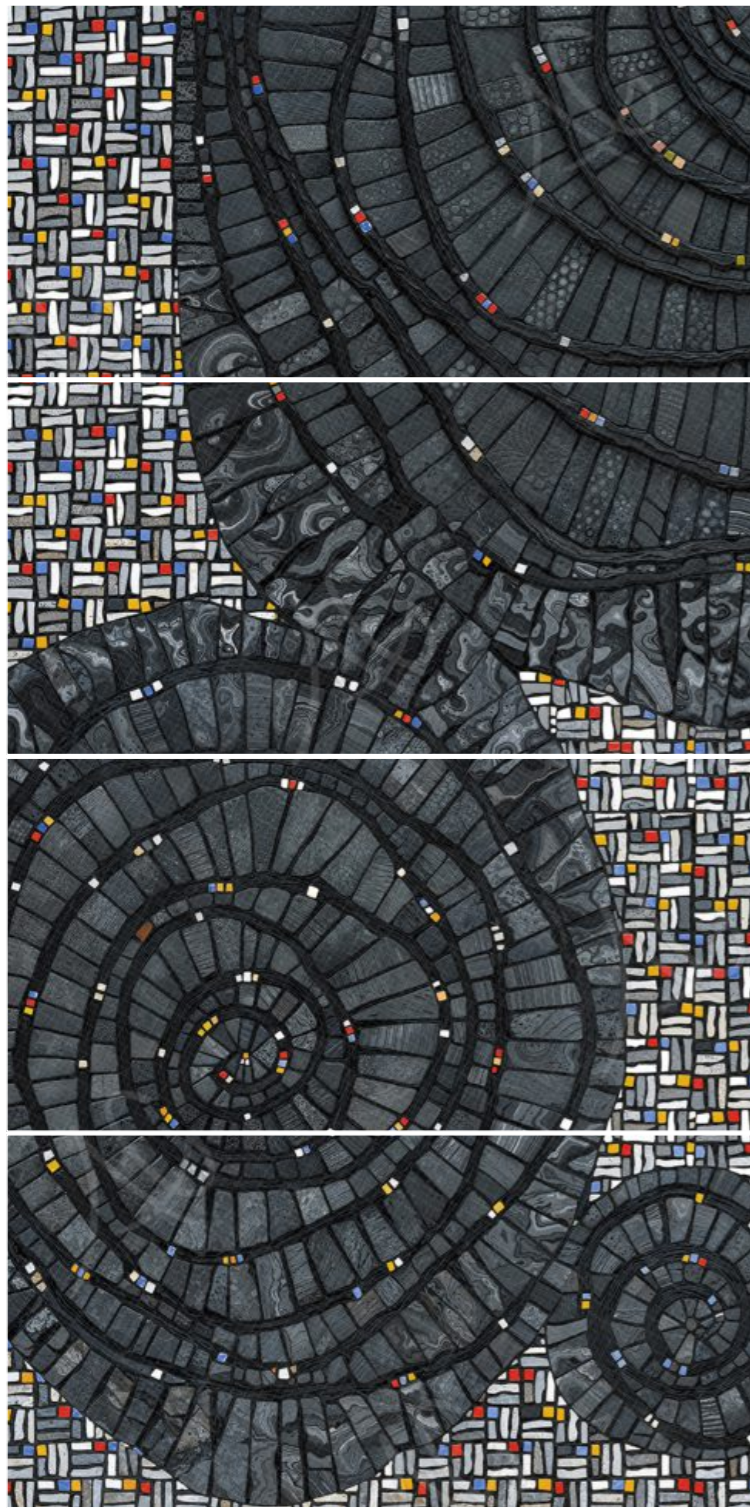

Pixel Spirals

600x1200mm | Glossy Mosaics | Thickness 9mm

Back To Index