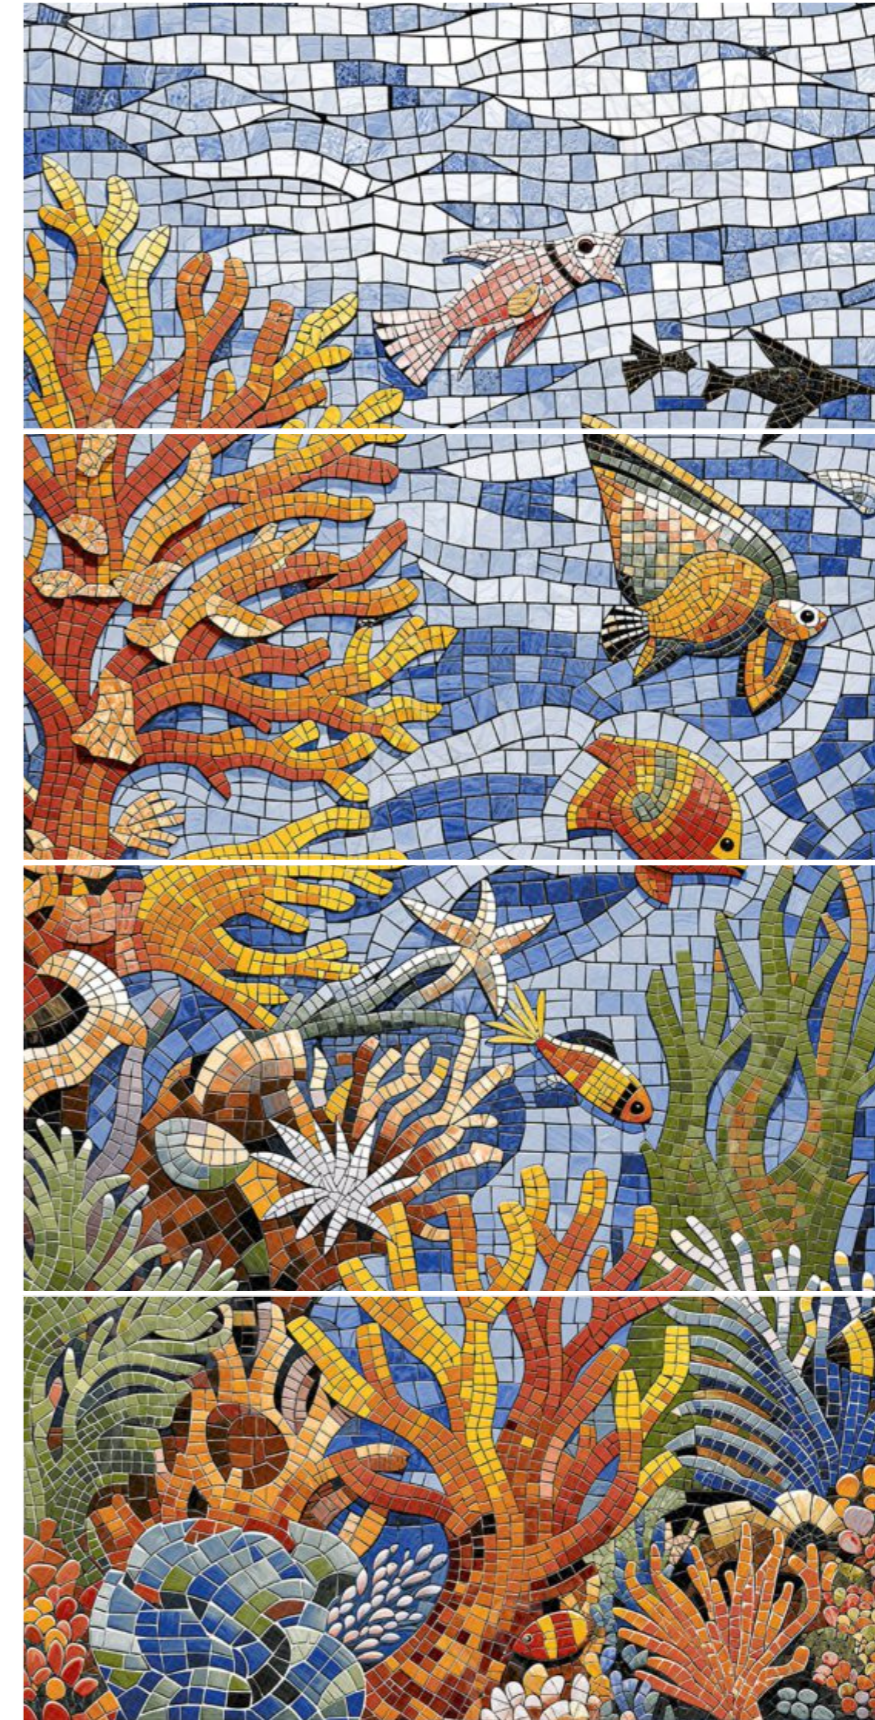

Magnolia Bloom

Marble waves

Marine Majesty

600x
1200mm

Glossy
Mosaics

Thickness
9mm

Back To
Index

Perfect for bringing warmth, style, and sophistication to any space. Redefine interiors with a vintage touch that feels naturally modern.