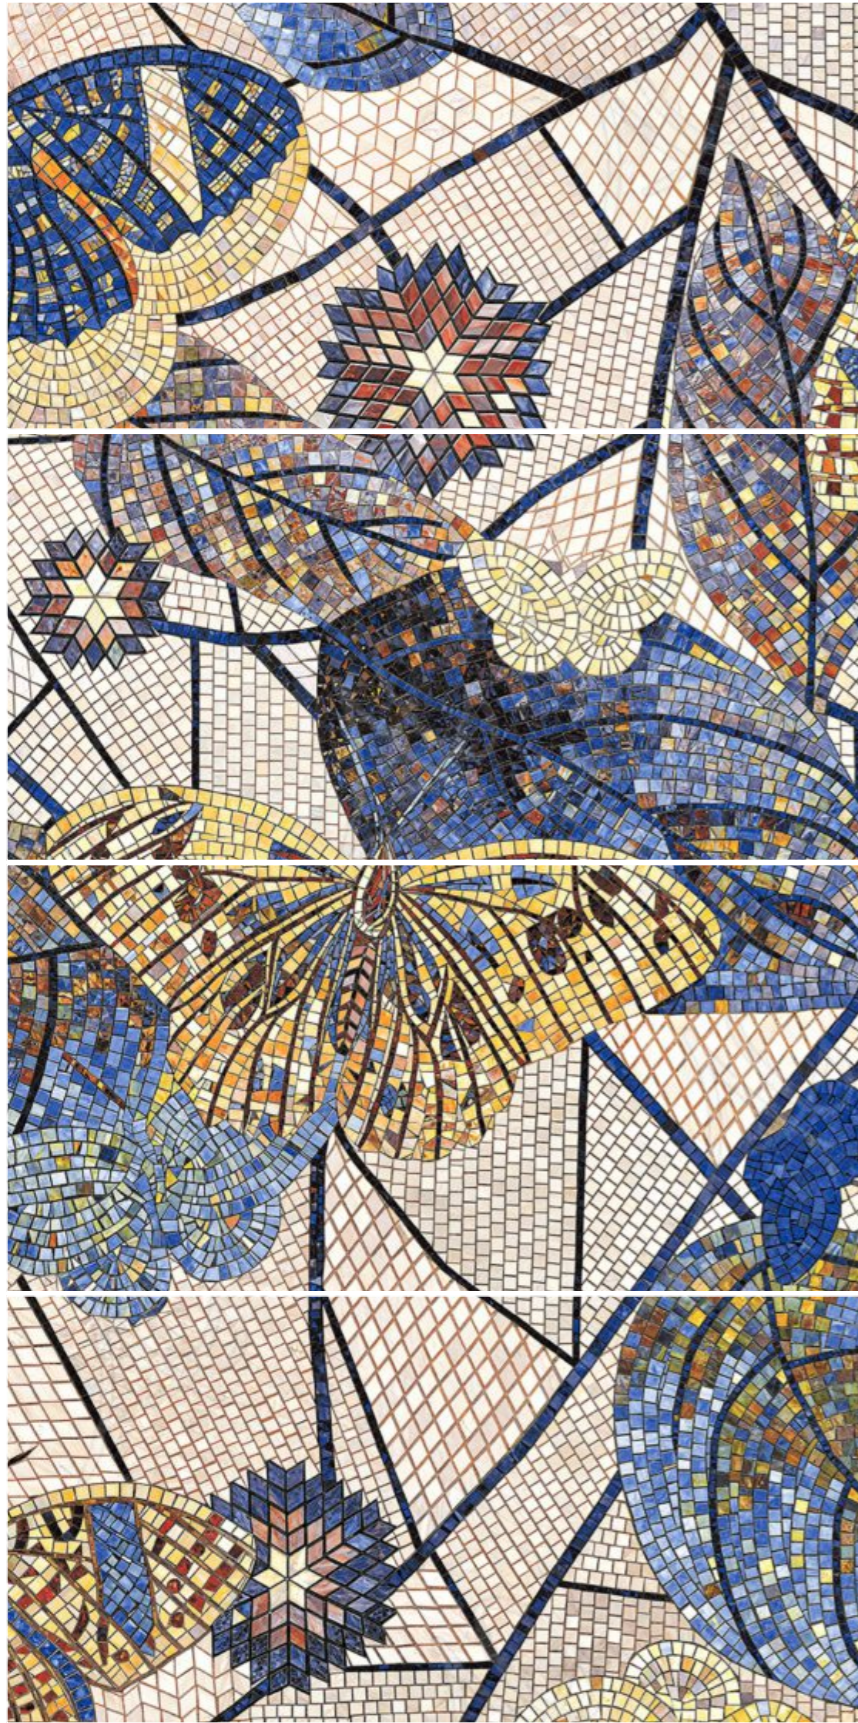

Back To Index

Mosaic Melody

600x1200mm | Glossy Mosaics | Thickness 9mm

Perfect for bringing warmth, style, and sophistication to any space. Redefine interiors with a vintage touch that feels naturally modern.