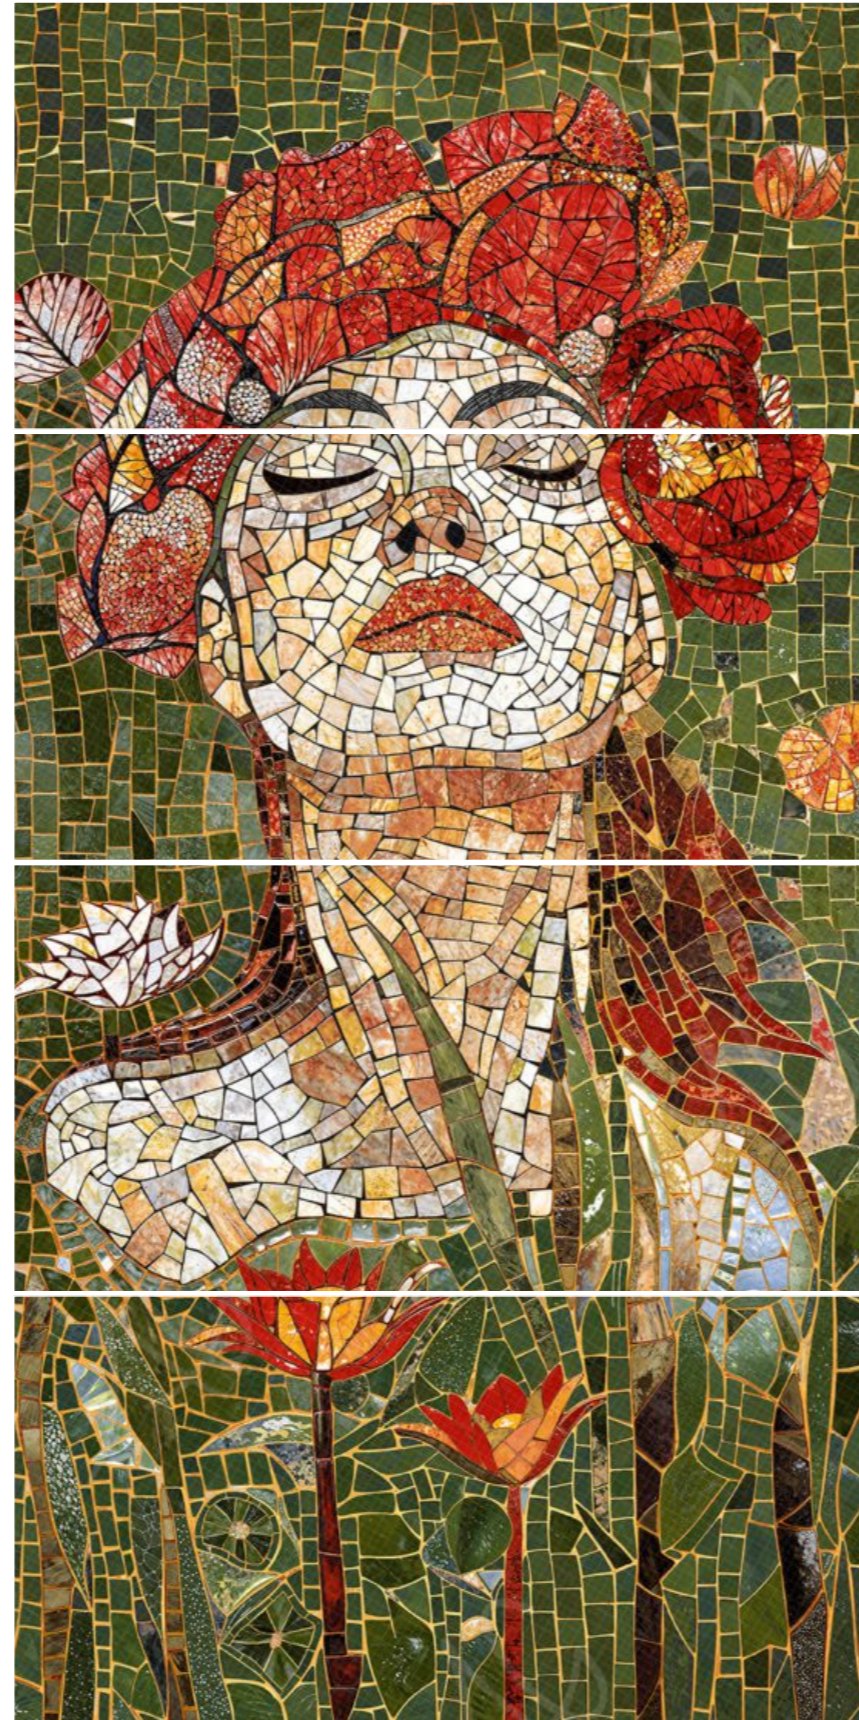

Back To Index

Perfect for bringing warmth, style, and sophistication to any space. Redefine interiors with a vintage touch that feels naturally modern.

Lady Mosaic

Lady Rose

Leaf Reverie

600x
1200mm

Glossy
Mosaics