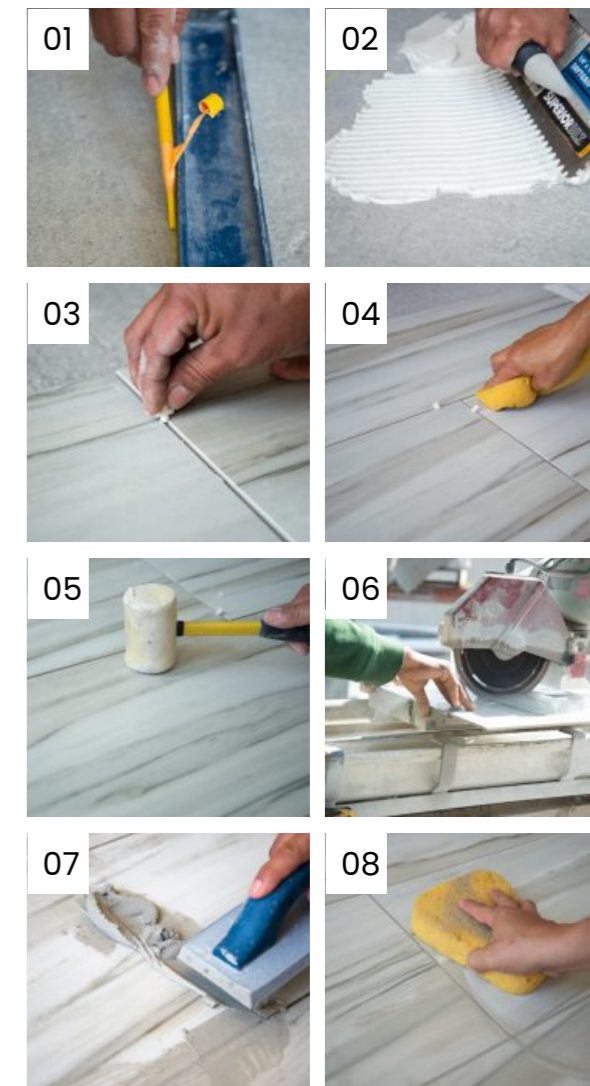

MAINTENANCE TIPS

As with any flooring material, general cleaning techniques of porcelain and ceramic tile depend on the surface, texture and condition of the surface. Water and a soft sponge will usually be enough to clean the surface of MS International ceramic and porcelain products.

If you clean with something other than water, however, opt for a neutral pH cleaner that will not affect the finish. You can find neutral cleaners at most home centers and tile showrooms. Always test the cleaner on a small area first. If tile or stone is heavily soiled, we recommend that a professional cleaning company determines the proper cleaning technique.