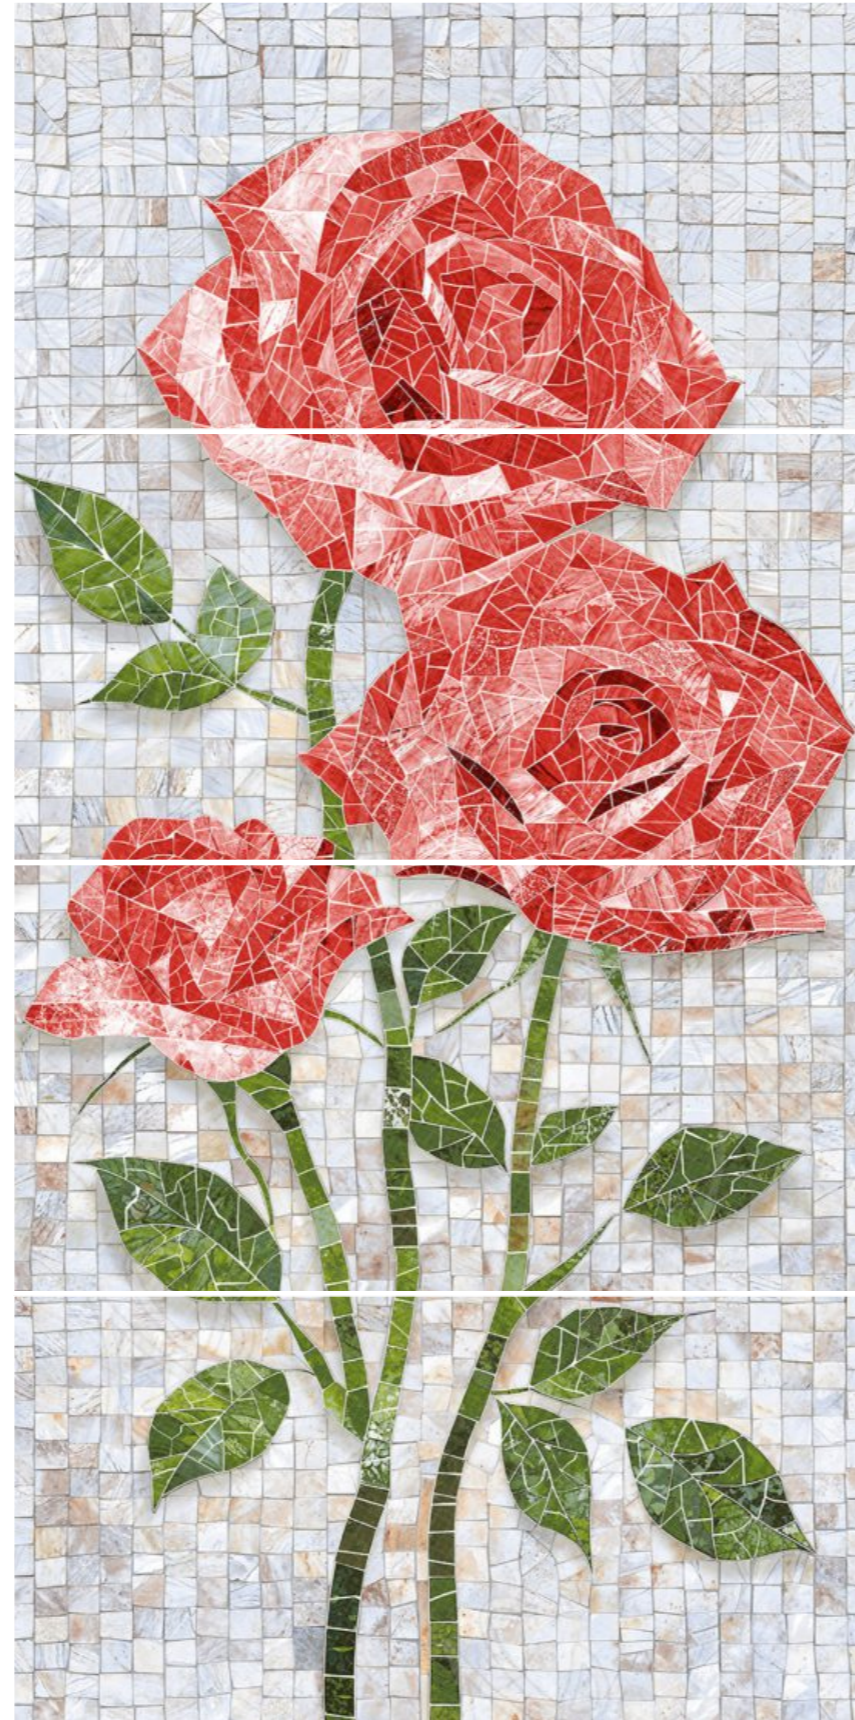

Elephant

600x
1200mm

Glossy
Mosaics

Thickness
9mm

Crimson Rose

Crystal Rose

Daisy Bianco

600x
1200mm