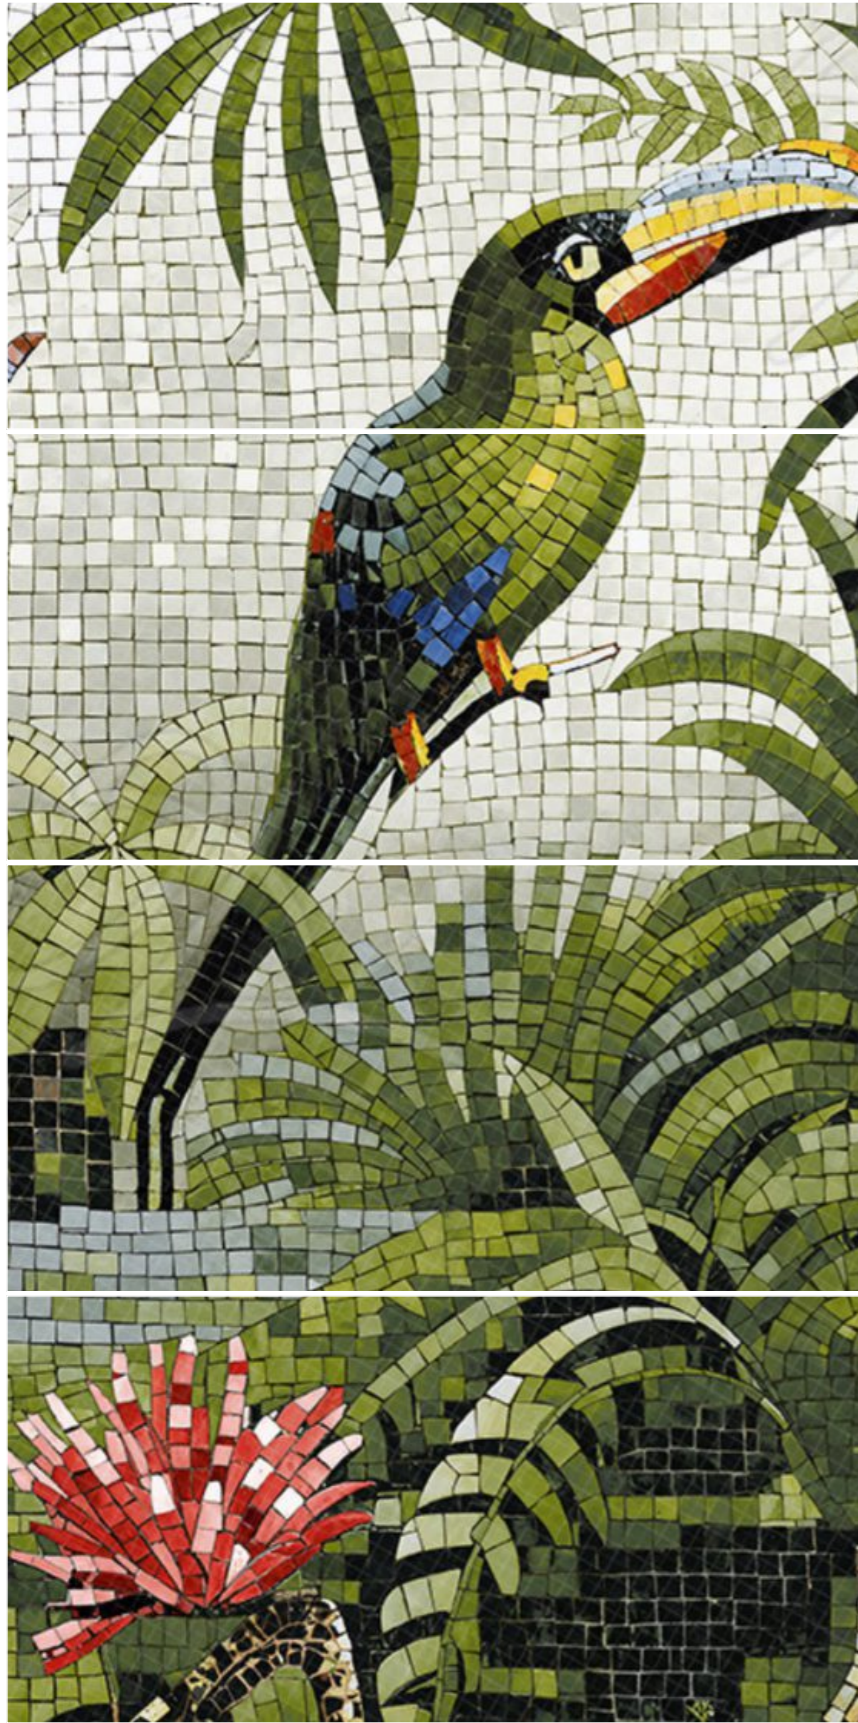

Forest Bird