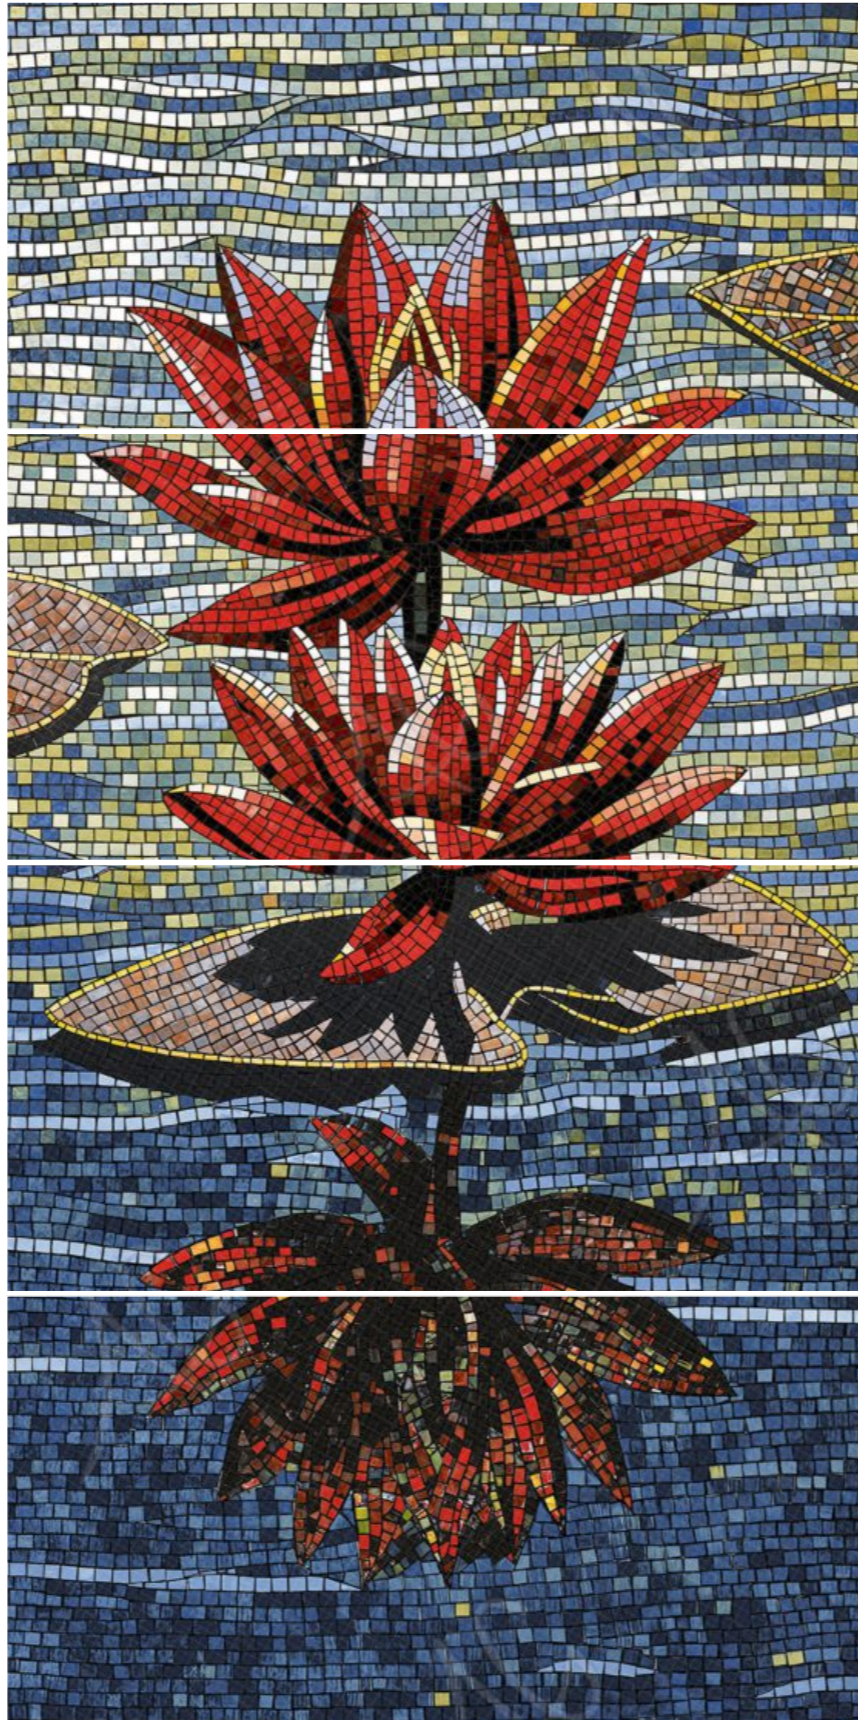

Lotus Reflection