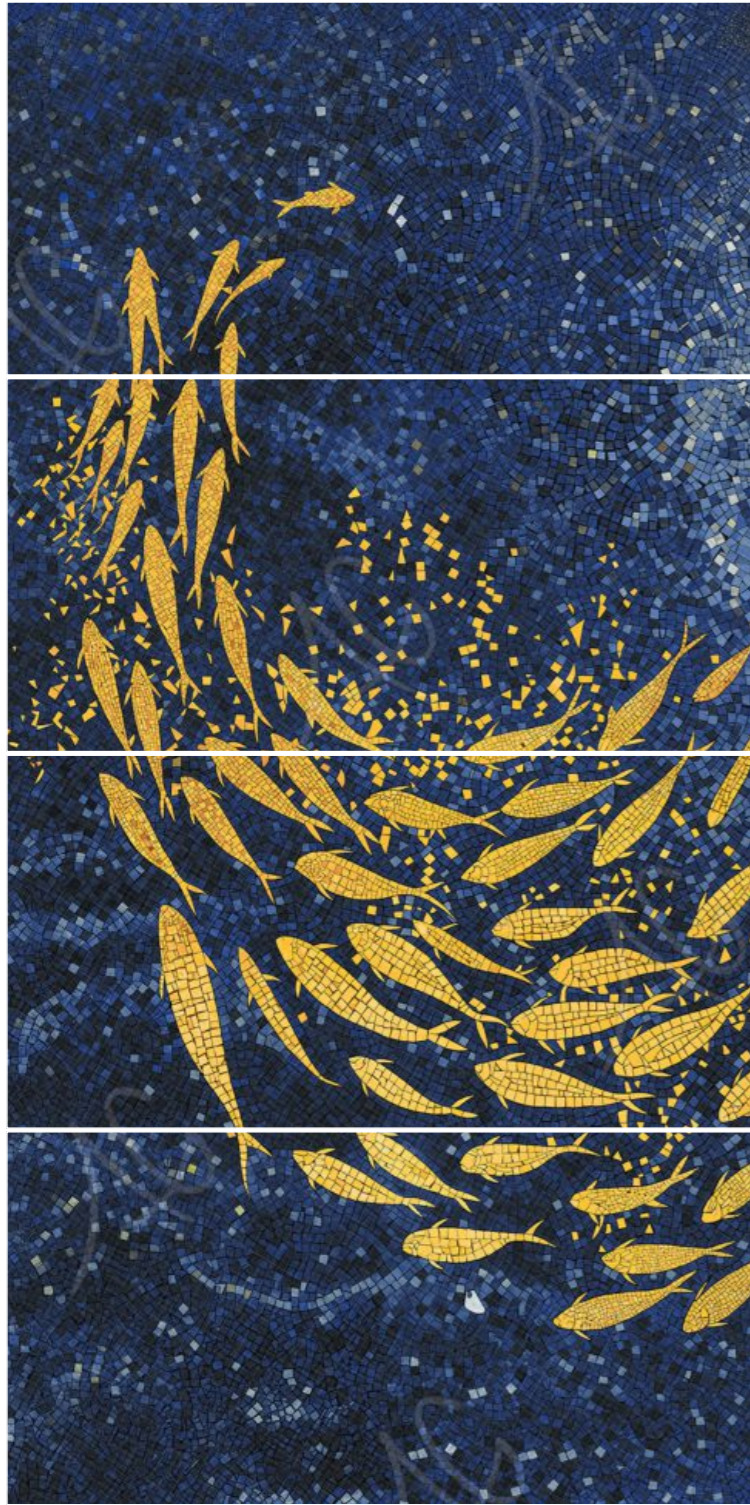

Swirling Fish

600x1200mm | Glossy Mosaics | Thickness 9mm

Back To Index