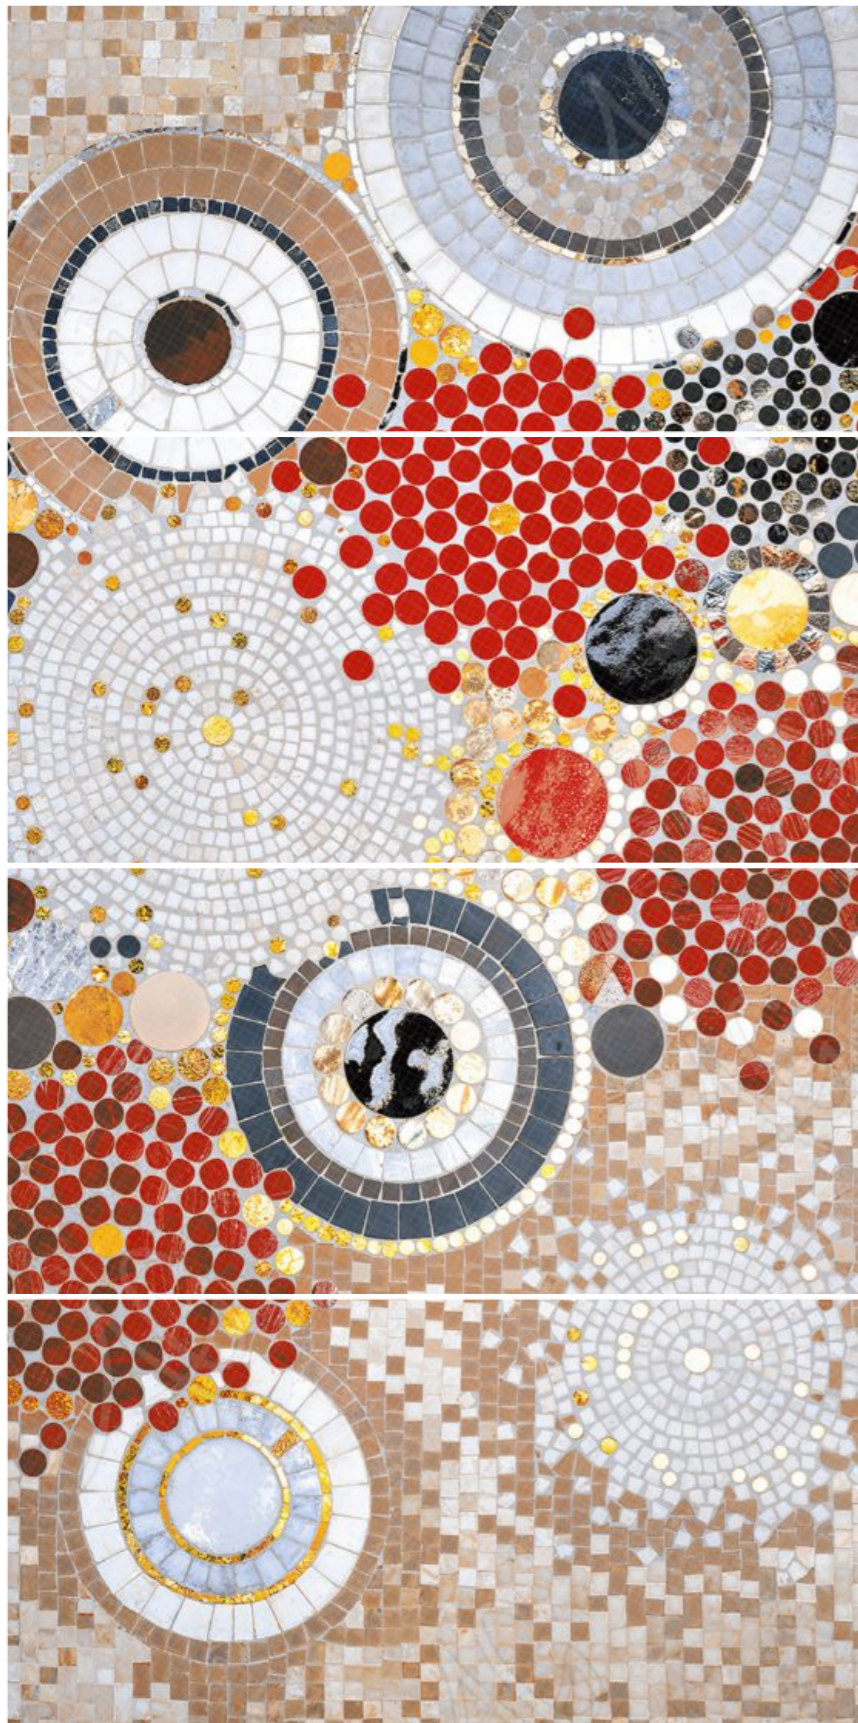

Polka Burst