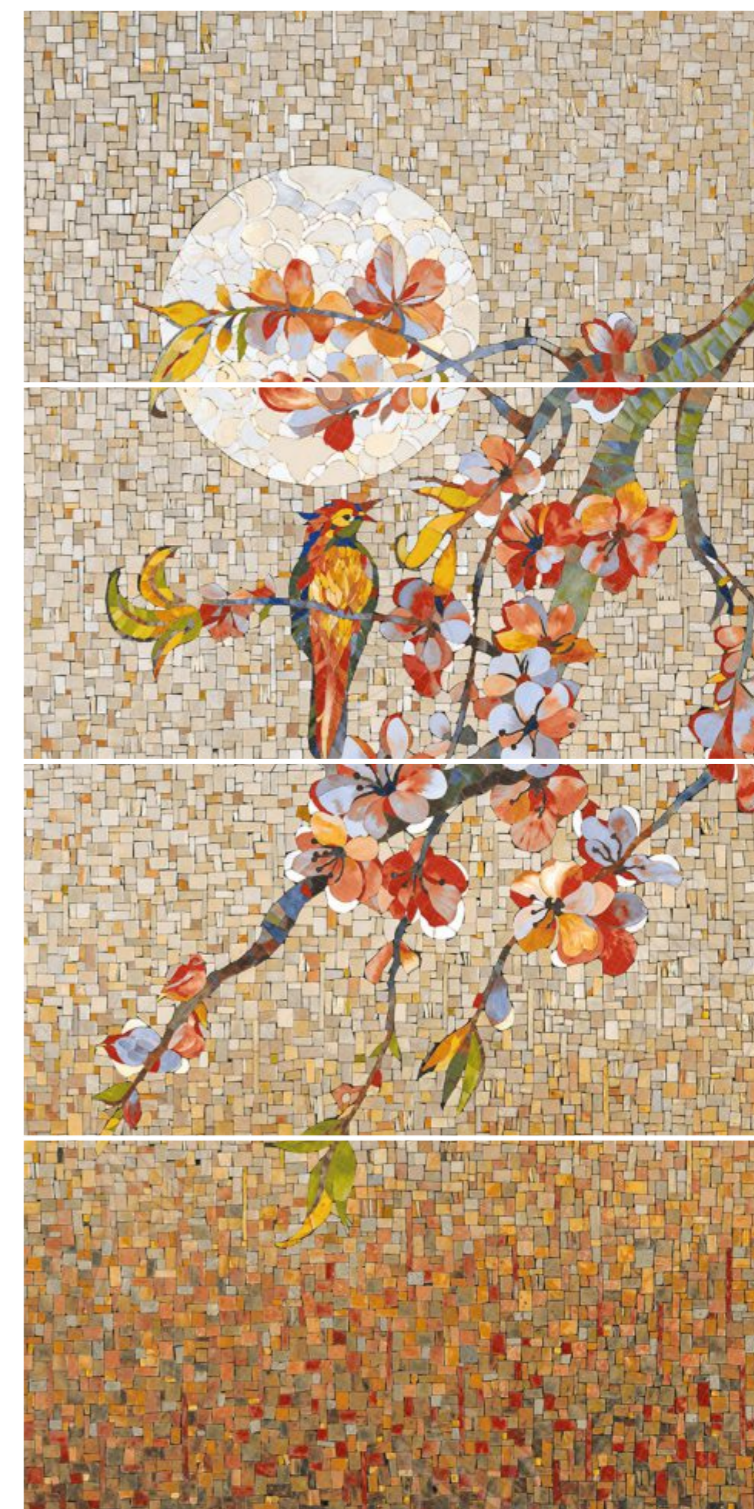

Spiral Petal

Starfish

Starlight Bloom

600x1200mm | Glossy Mosaics | Thickness 9mm

Back To Index

Perfect for bringing warmth, style, and sophistication to any space. Redefine interiors with a vintage touch that feels naturally modern.

Sun bird

600x
1200mm

Glossy
Mosaics

Thickness
9mm

Sunflower Shine

Sunlit Petals

Swimming Swan

600x
1200mm