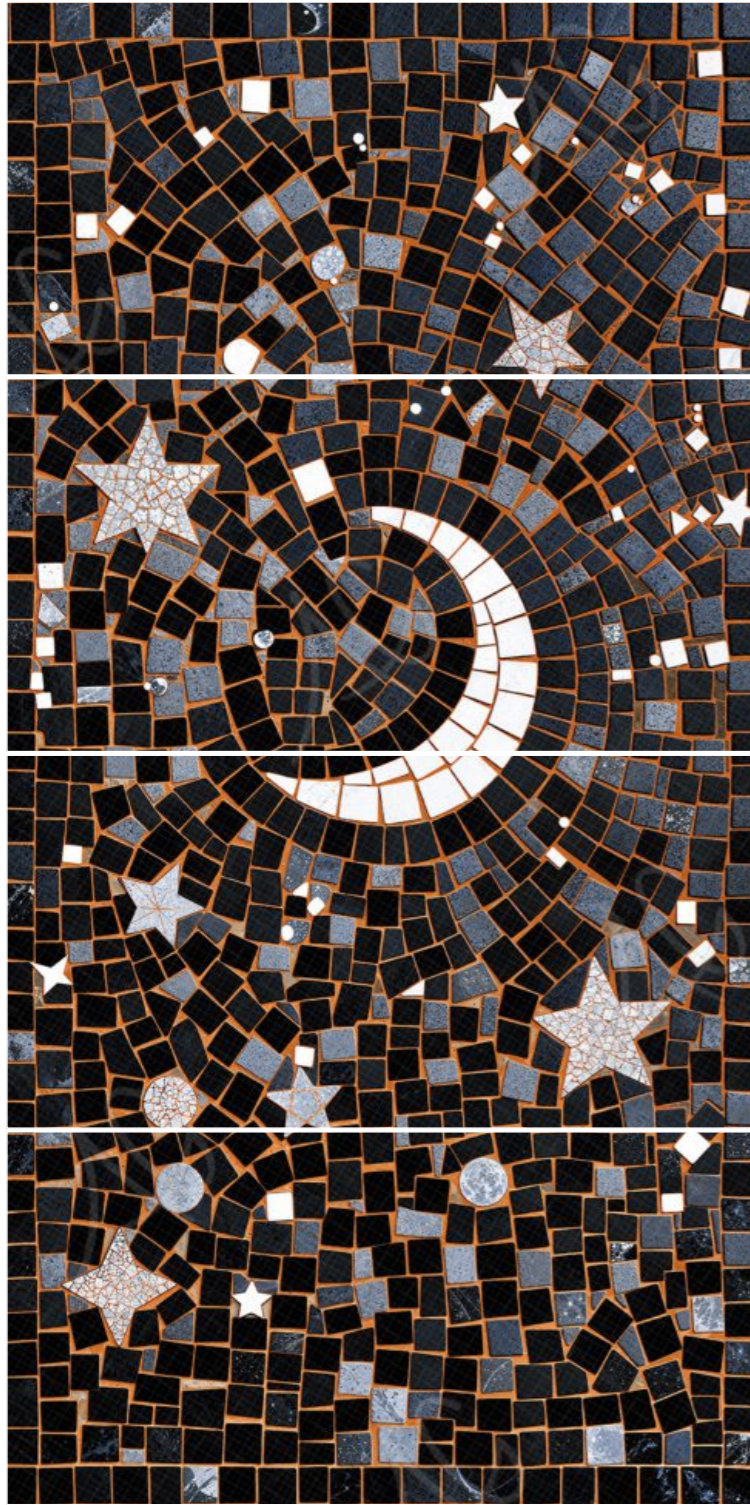

Sculpted Muse

600x
1200mm

Glossy
Mosaics

Thickness
9mm

Rowboat City

Seashell

Seaside City

600x1200mm | Glossy Mosaics | Thickness 9mm

Back To Index

Starry Night

600x1200mm | Glossy Mosaics | Thickness 9mm

Back To Index

Perfect for bringing warmth, style, and sophistication to any space. Redefine interiors with a vintage touch that feels naturally modern.