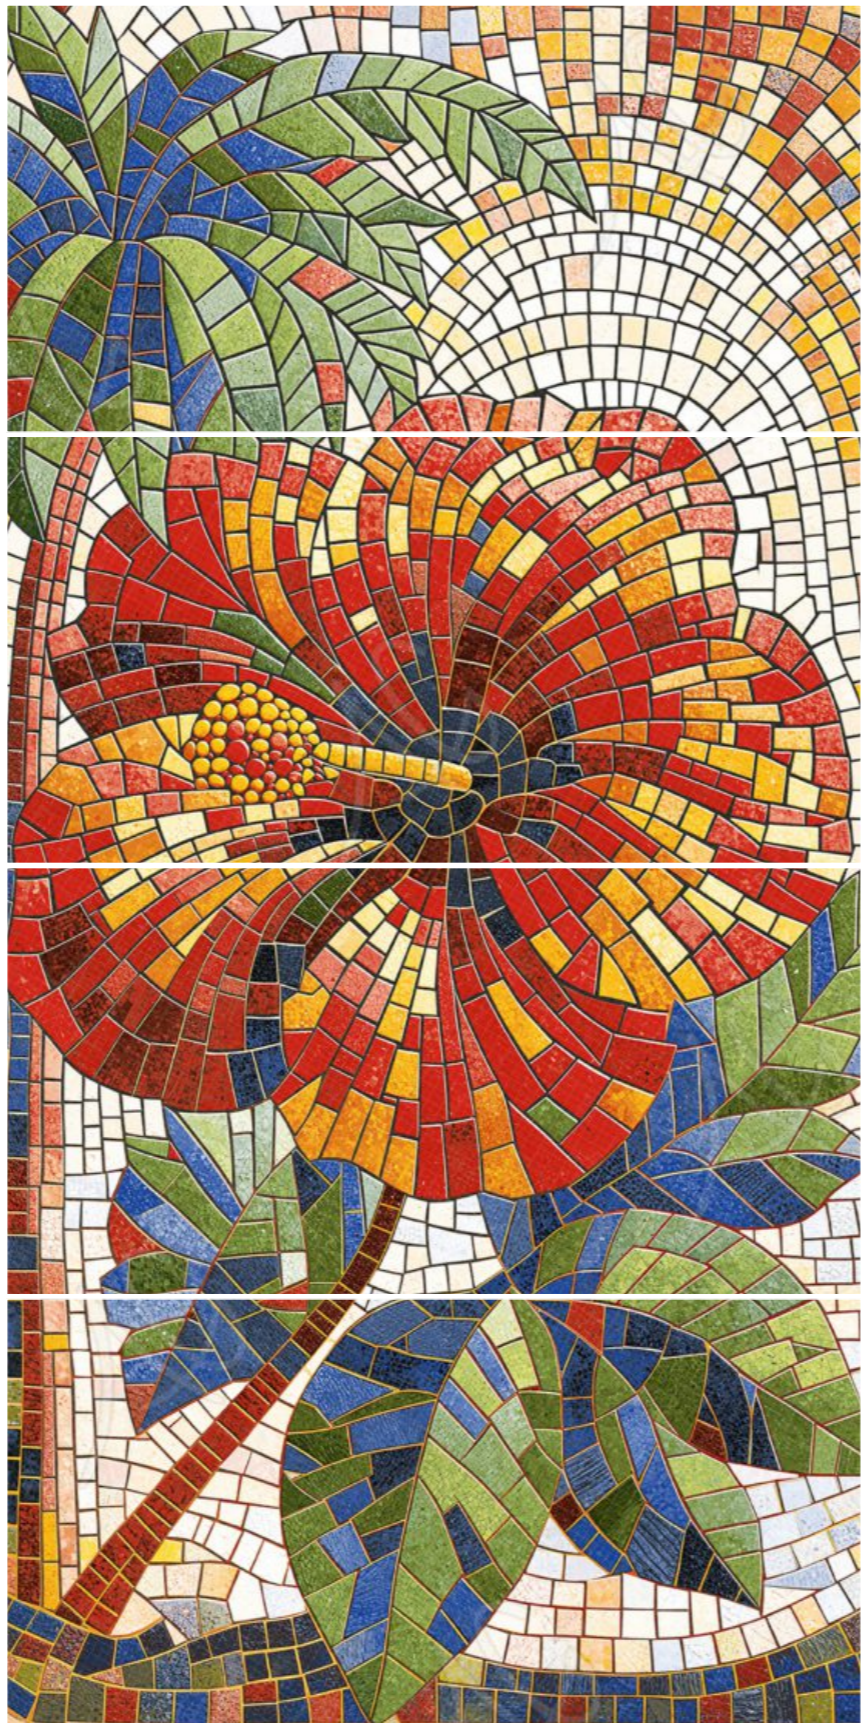

Bright Hibiscus