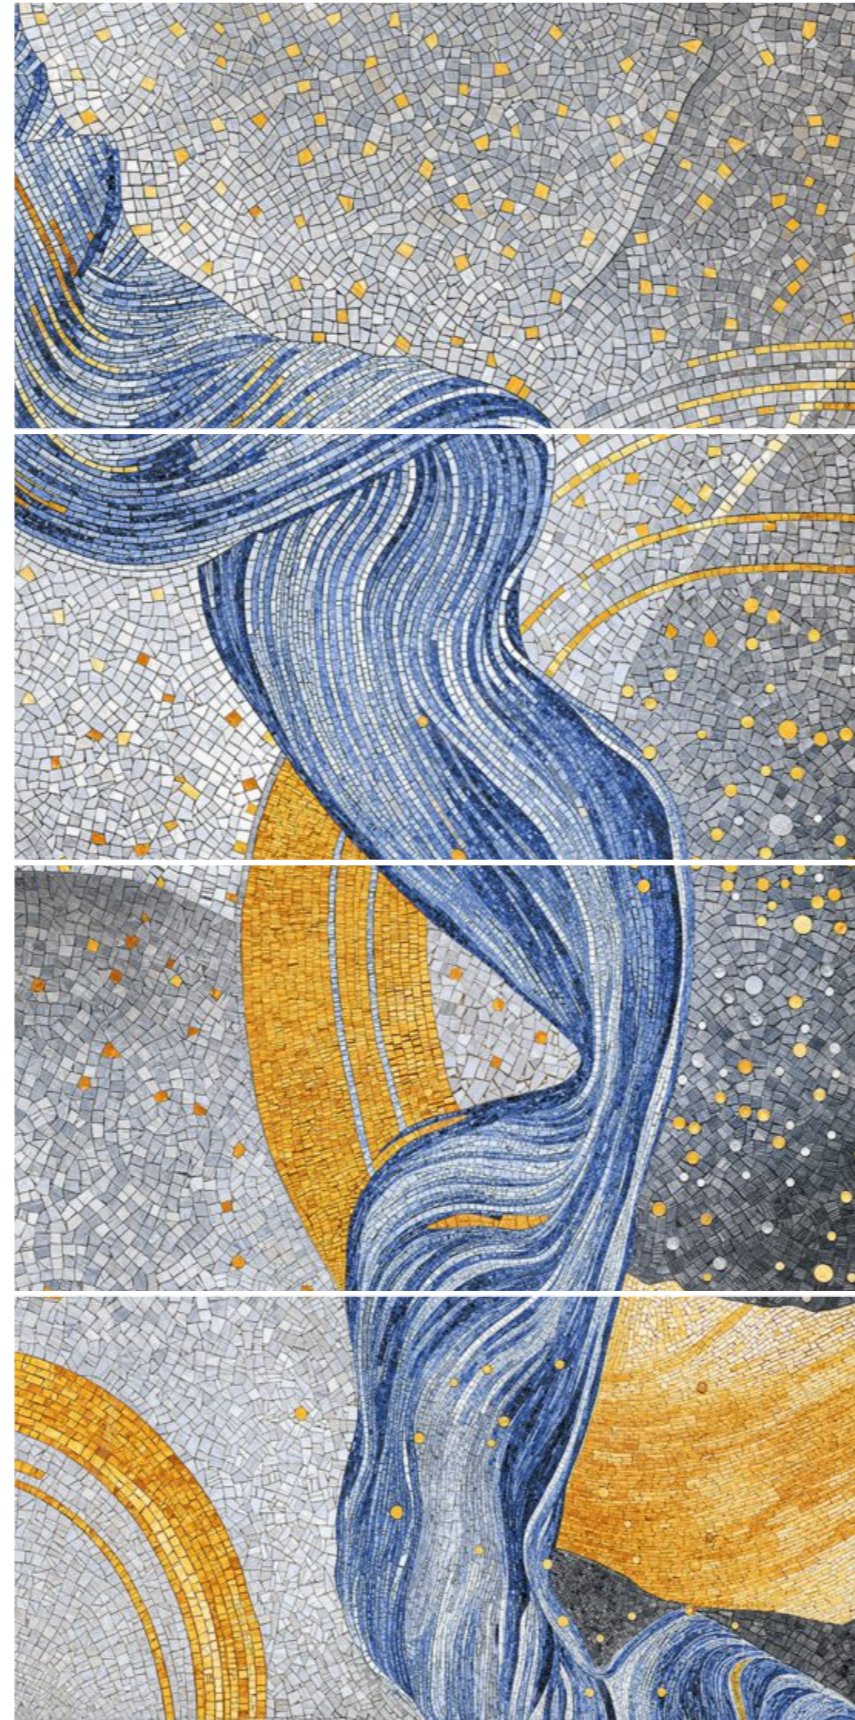

Magnolia Bloom

Marble waves

Marine Majesty

600x
1200mm

Glossy
Mosaics

Thickness
9mm

Back To
Index

Perfect for bringing warmth, style, and sophistication to any space. Redefine interiors with a vintage touch that feels naturally modern.