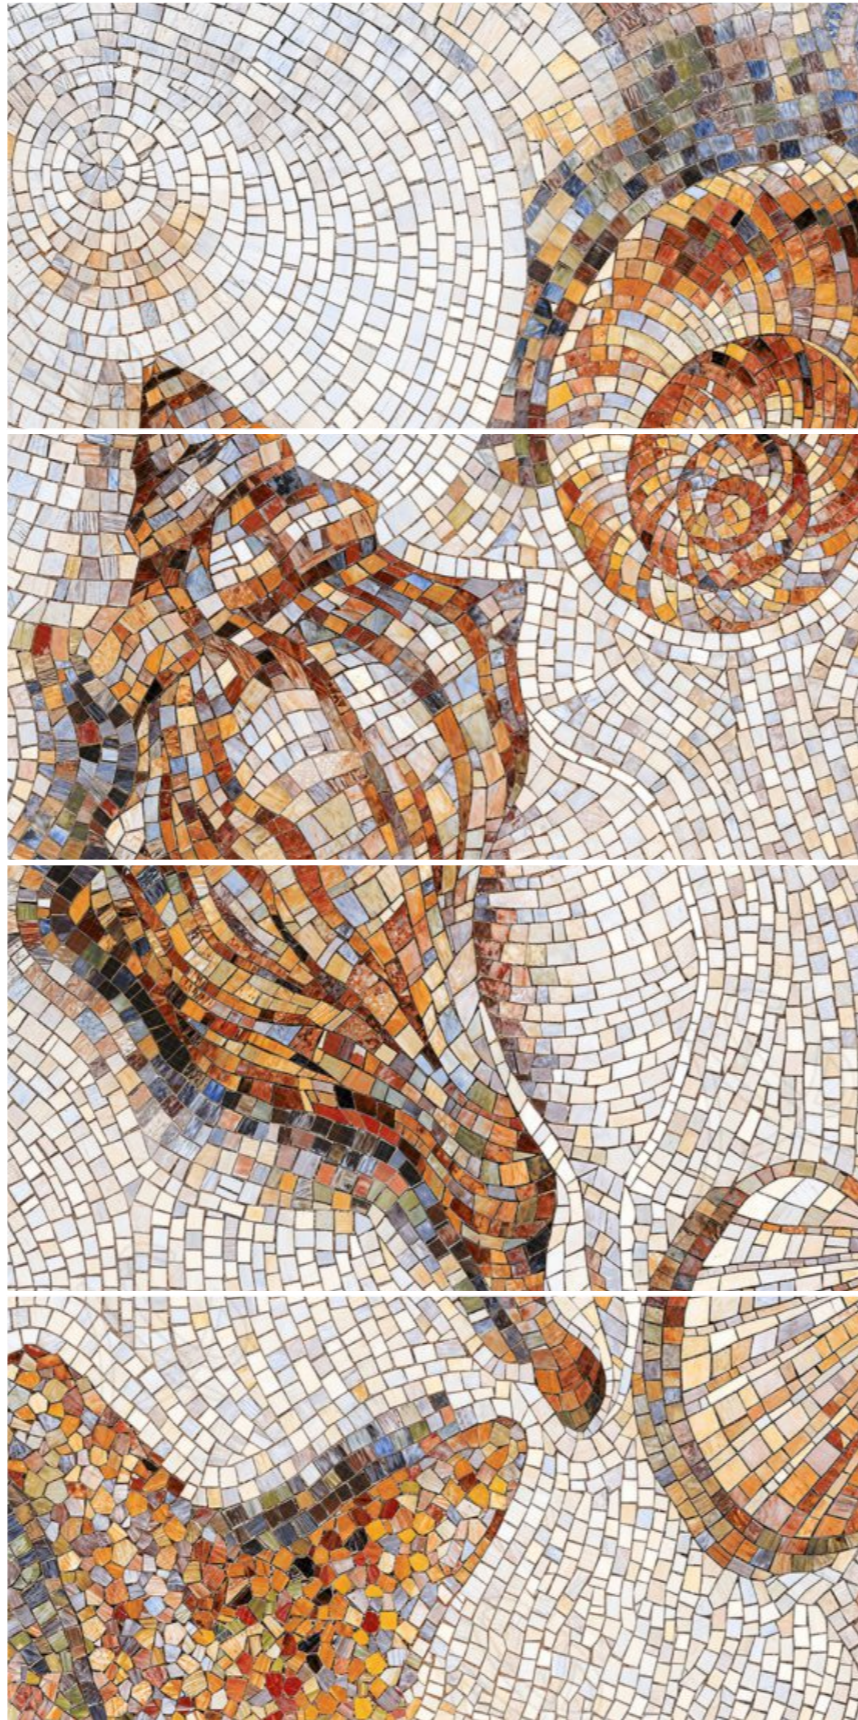

Sculpted Muse

600x
1200mm

Glossy
Mosaics

Thickness
9mm

Rowboat City

Seashell

Seaside City

600x1200mm | Glossy Mosaics | Thickness 9mm