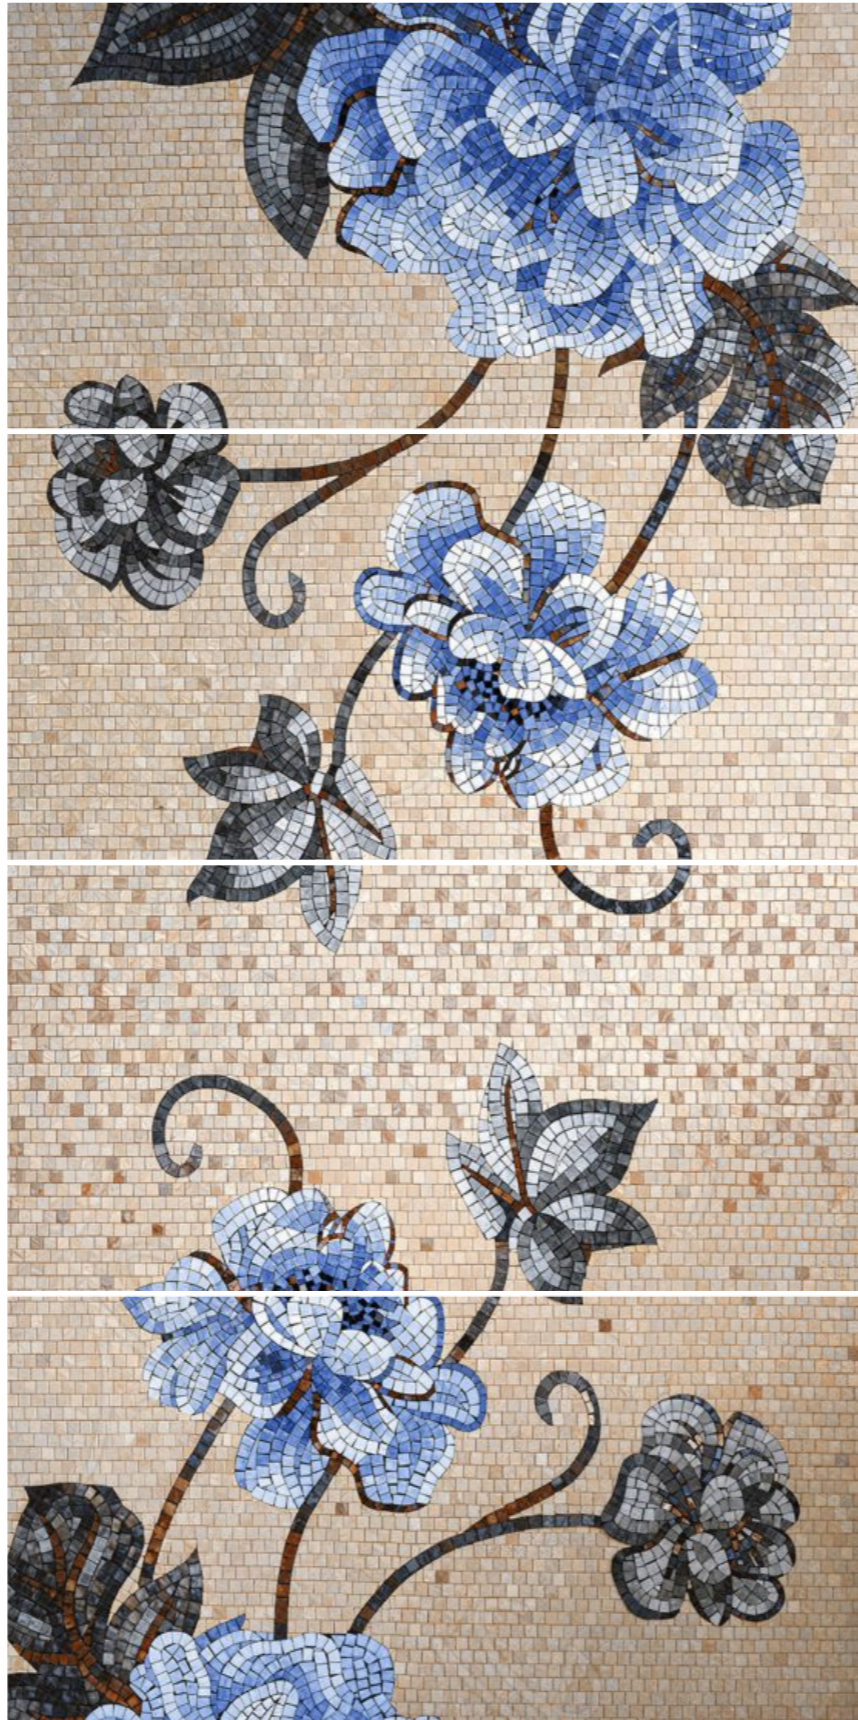

600x
1200mm

Glossy
Mosaics

Thickness
9mm

Perfect for bringing warmth, style, and sophistication to any space. Redefine interiors with a vintage touch that feels naturally modern.

Bike Angel

Blooming Blue

Blue Dragonfly