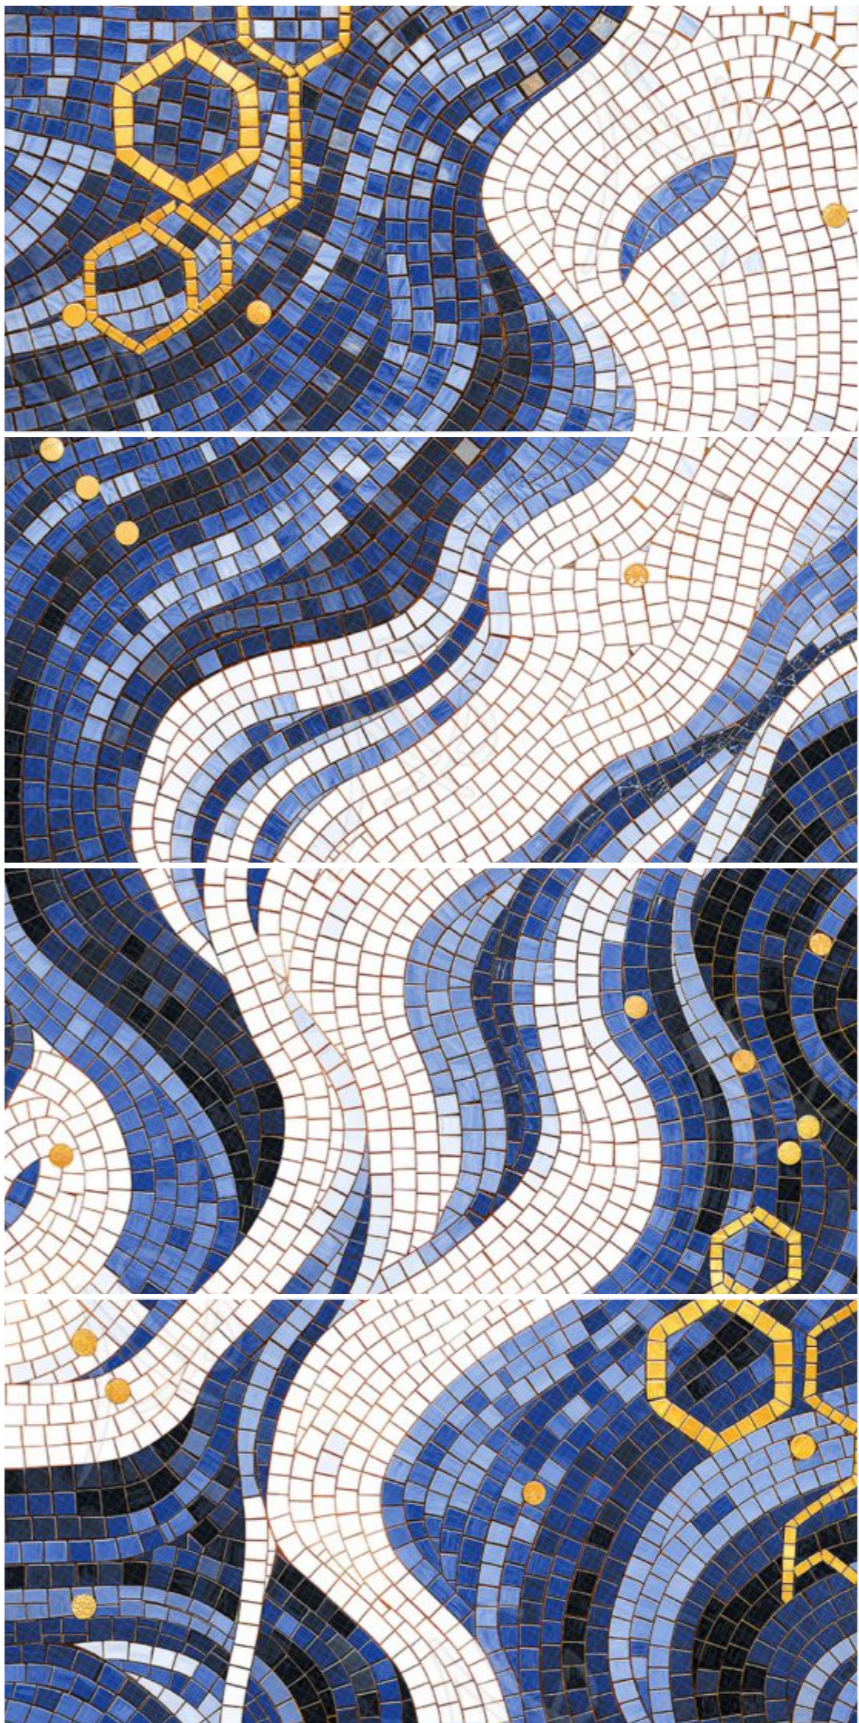

Midnight Masque

600x
1200mm

Glossy
Mosaics

Thickness
9mm

Metallic Autumn

Moon Lily

Mosaic Flow

600x1200mm | Glossy Mosaics | Thickness 9mm