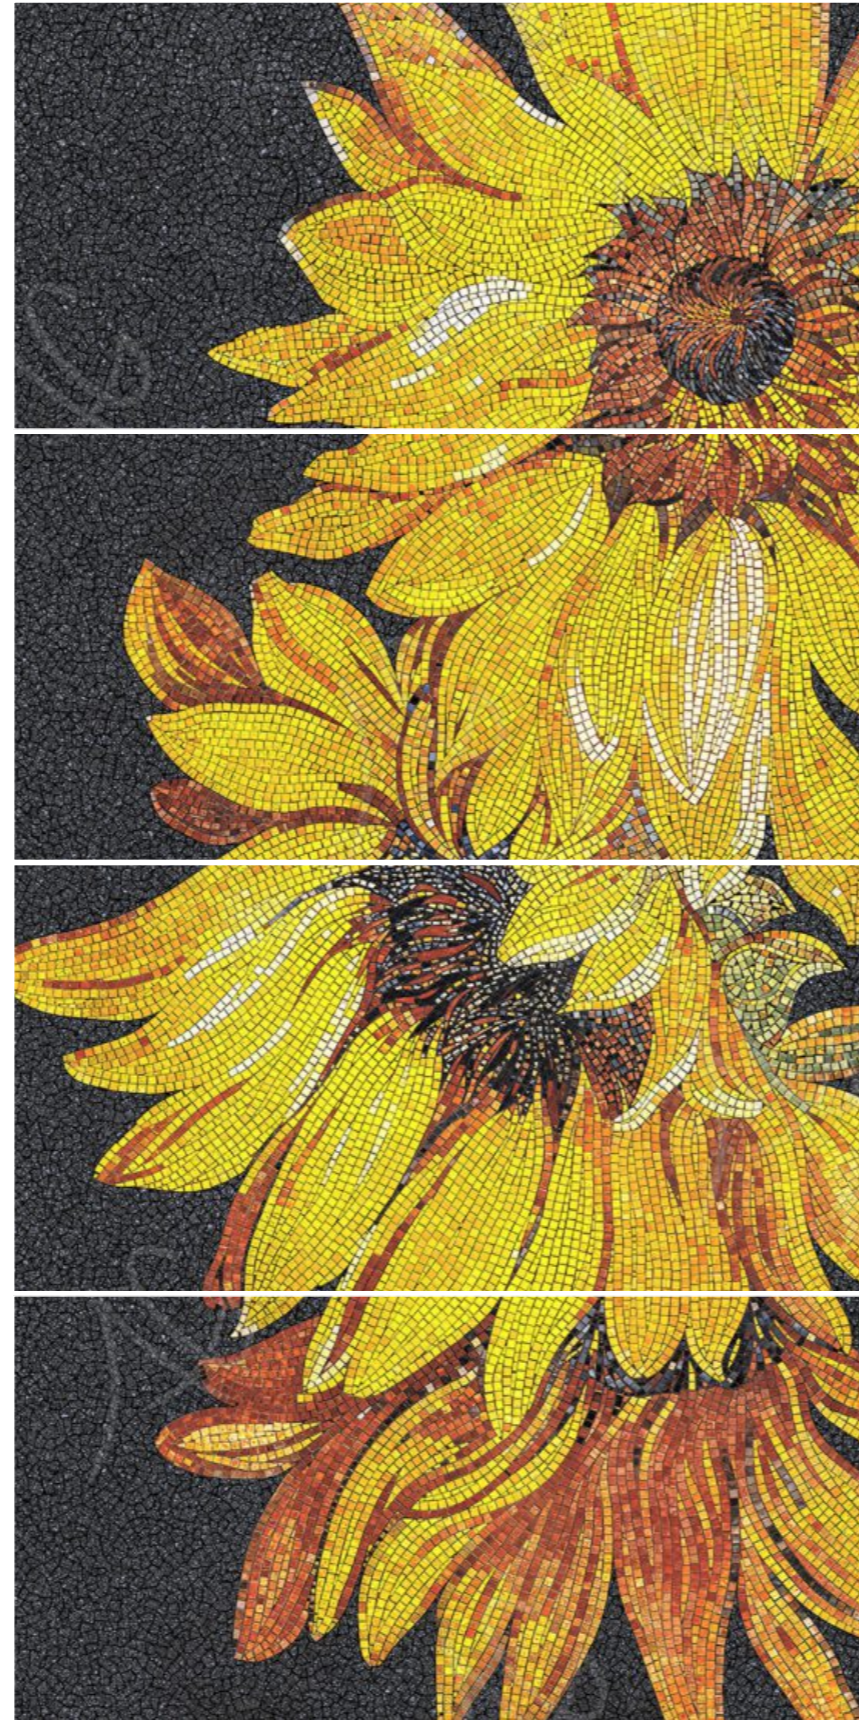

Golden Petals