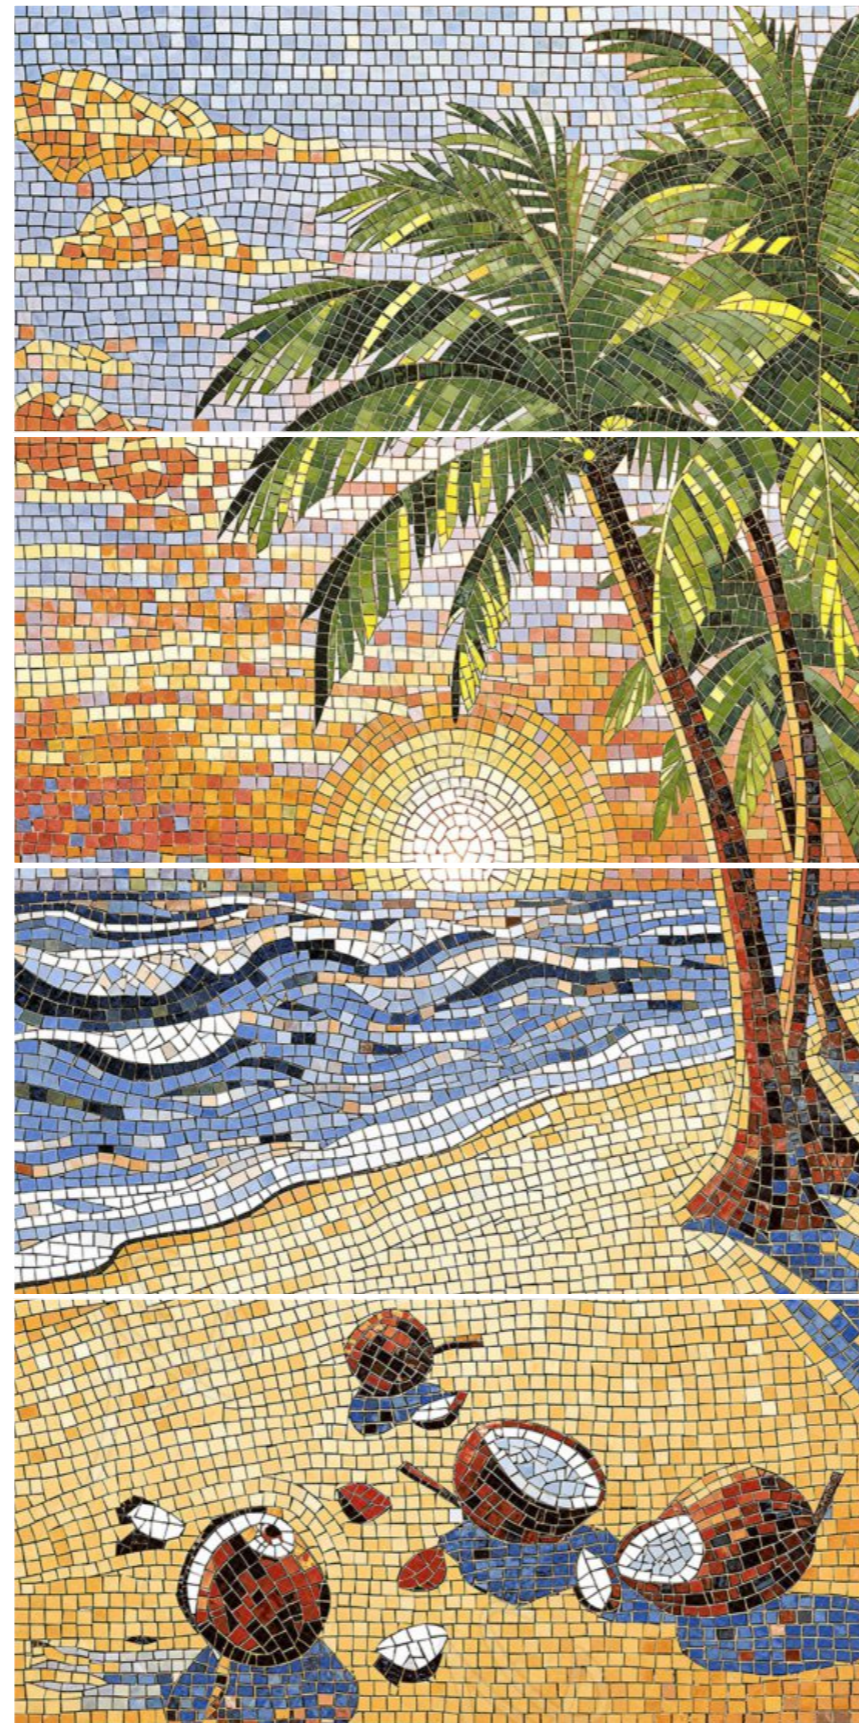

Ocean Sparkle

Palm Beach

Pastel Bouquet

600x
1200mm

Glossy
Mosaics

Thickness
9mm

Back To
Index

Perfect for bringing warmth, style, and sophistication to any space. Redefine interiors with a vintage touch that feels naturally modern.