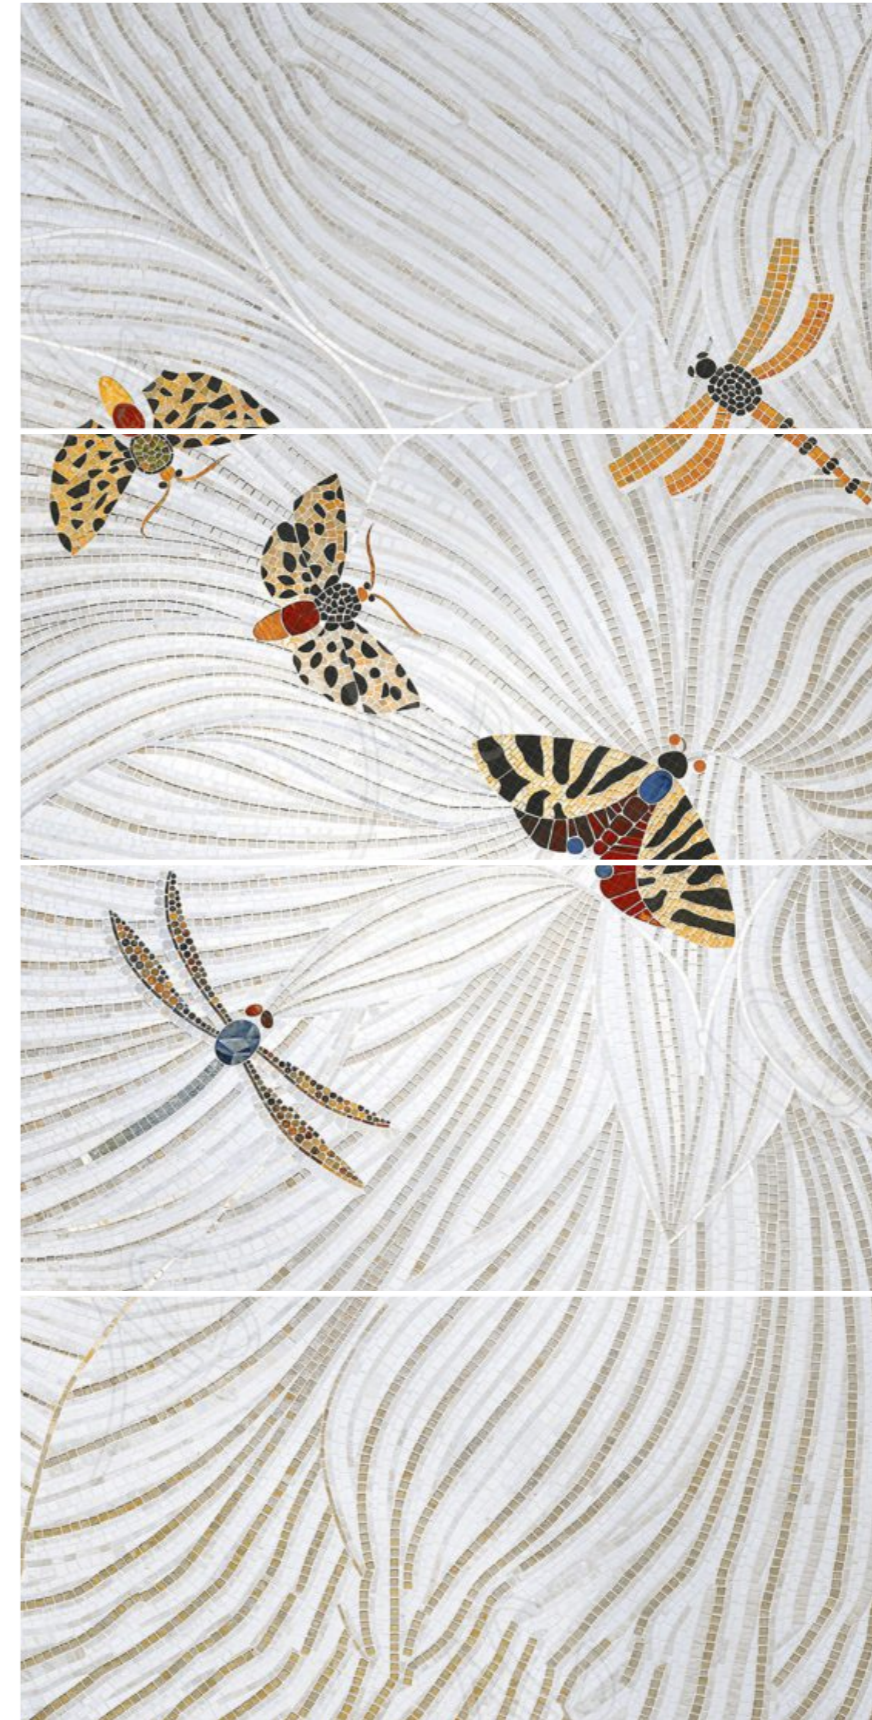

Back To
Index

Perfect for bringing warmth, style, and sophistication to any space. Redefine interiors with a vintage touch that feels naturally modern.

Wild Horse

600x
1200mm

Glossy
Mosaics

Thickness
9mm

Windmill

Winged Jewels

Winged Wonders

600x
1200mm

Glossy
Mosaics

Thickness
9mm

Back To
Index

PORCELAIN INSTALLATION GUIDE

Installing porcelain tile is a process; proper preparation of the base is an absolute necessity for a successful installation. Don't let this dissuade you from a DIY porcelain tile installation! Below are instructions on how to complete your project successfully.